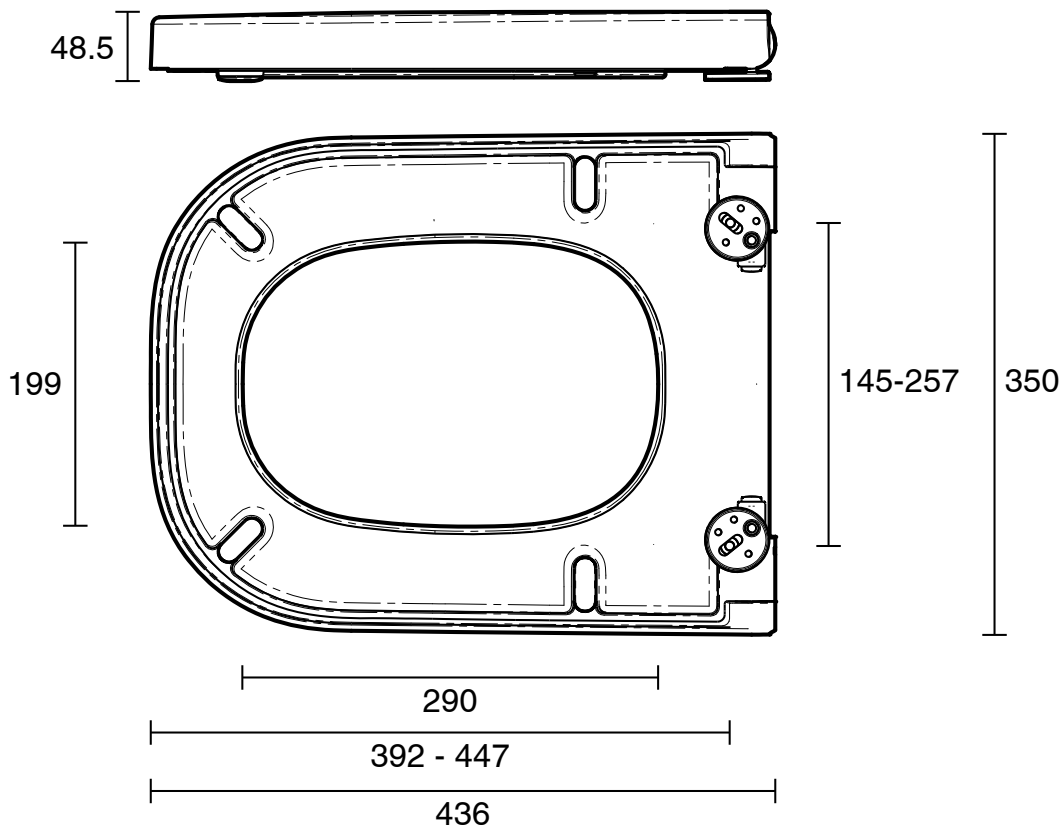

## Roca The Gap Square Rimless Soft Close Quick Release Seat White

9507539

SPECIFICATIONS	
Recommended Use	Residential;Commercial
Toilet Seat Type	Soft Close;Quick Release
Primary Material	Urea
Colour	White
WARRANTY	
Product or Parts Replacement Only (Years)	5
<i>Please refer to Roca Warranty page for full Terms and Conditions</i>	

Dimensions are nominal measurements only.