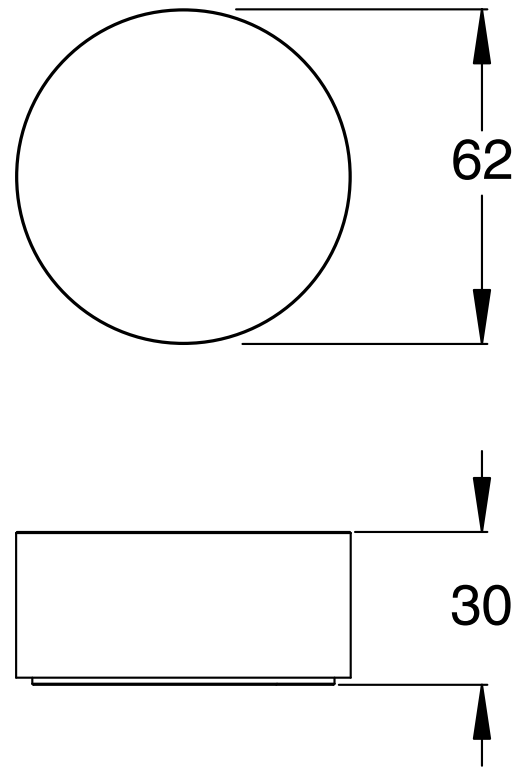

SUSSEX

Sussex Pure Progressive Top Mount Hob Mixer with Linear Textured Handles
PVD Matte Black Lead Free
50662

SPECIFICATIONS

Recommended Use	Residential;Commercial
Colour Finish	Matte Black
Primary Material	Lead Free Brass
Recommended Pressure Range	150 - 500 kPa as per AS3500
Max Continuous Working Temperature (deg C)	65
Min Continuous Working Temperature (deg C)	1

WARRANTY

Residential Use (Years)	40
Commercial Use (Years)	10

Please refer to Sussex Warranty page for full Terms and Conditions

Dimensions are nominal measurements only.

CLEANING RECOMMENDATIONS:

We recommend the use of soapy water or approved cleaners. This product should not be cleaned with abrasive materials. Damage caused by any improper treatment is not covered by the product warranty. Refer to Warranty Conditions

Disclaimer: Products in this specification manual must by regulation be installed by licensed and registered trade people. The manufacturer/distributor reserves the right to vary specifications or delete models from their range without prior notification. Dimensions are nominal measurements only. Dimensions and set-outs listed are correct at time of publication however the manufacturer/distributor takes no responsibility for printing errors.

Published 07/05/2026

To see the complete Sussex range go to www.reece.com.au