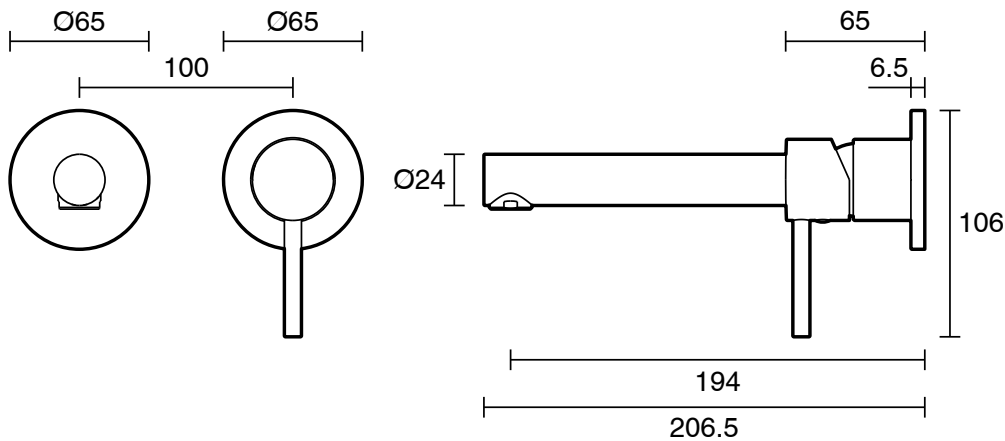

mizu

**Mizu Drift Wall Basin/Bath Mixer Set Straight Spout with 2-Piece Cover Plate Trimset Chrome (6 Star)
Lead Free
2267204**

SPECIFICATIONS	
Recommended Use	Residential;Commercial
Colour Finish	Polished Chrome
Primary Material	Lead Free Brass
Recommended Pressure Range	150 - 500 kPa as per AS3500
Max Continuous Working Temperature (deg C)	70
Min Continuous Working Temperature (deg C)	5
WARRANTY	
Residential & Commercial Use (Years)	25
Spare Parts & Labour (Years)	1
<i>Please refer to Mizu Warranty page for full Terms and Conditions</i>	

Disclaimer: Products in this specification manual must by regulation be installed by licensed and registered trade people. The manufacturer/distributor reserves the right to vary specifications or delete models from their range without prior notification. Dimensions are nominal measurements only. Dimensions and set-outs listed are correct at time of publication however the manufacturer/distributor takes no responsibility for printing errors.