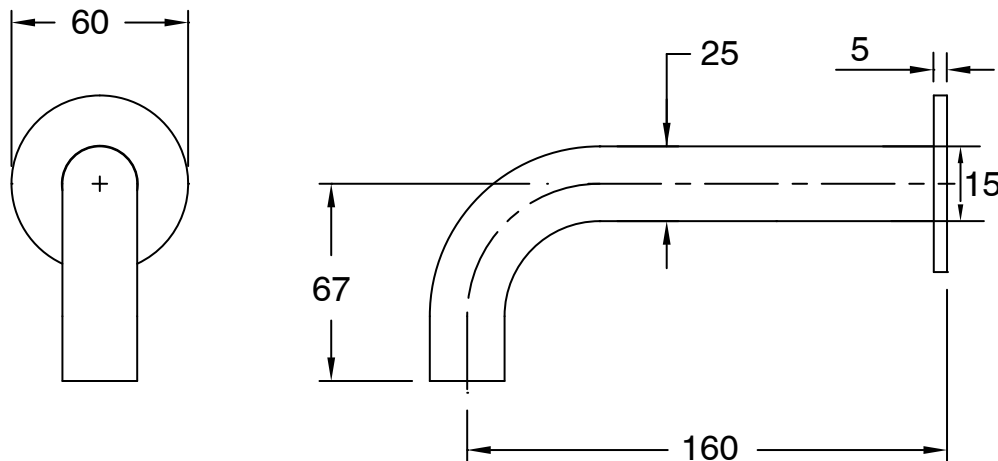

## Sussex Pure Wall Bath Outlet 160mm PVD Brushed Gold Lead Free

46981

SPECIFICATIONS	
Recommended Use	Residential;Commercial
Colour Finish	Brushed Gold
Primary Material	Lead Free Brass
Recommended Pressure Range	150 - 500 kPa as per AS3500
Max Continuous Working Temperature (deg C)	65
Min Continuous Working Temperature (deg C)	1
WARRANTY	
Residential Use (Years)	40
Commercial Use (Years)	10
<i>Please refer to Sussex Warranty page for full Terms and Conditions</i>	

Dimensions are nominal measurements only.