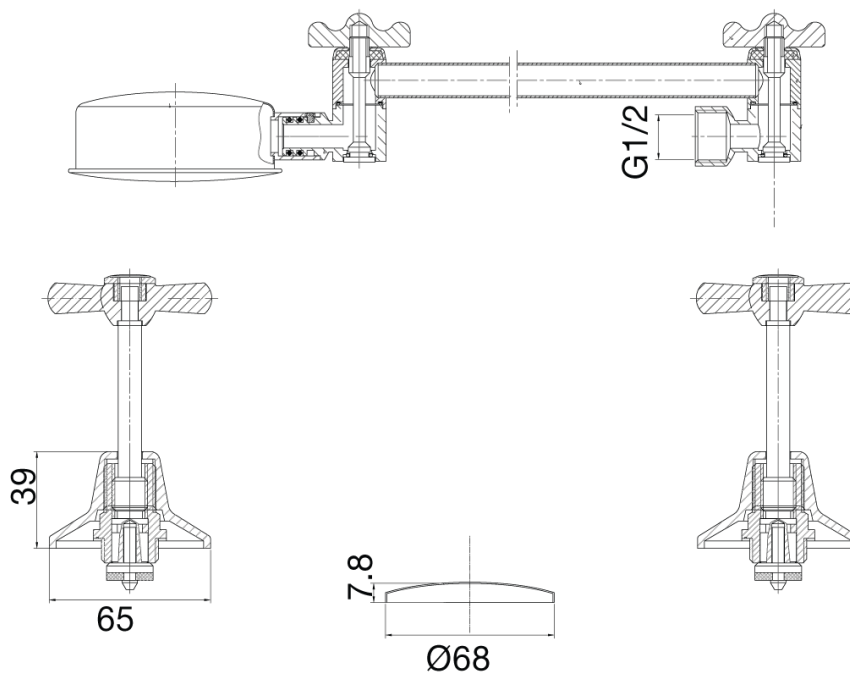

Posh Bristol Shower Set White / Gold (3 Star)

2205924

SPECIFICATIONS	
Recommended Use	Residential;Commercial
Colour Finish	White;Gold
Primary Material	DR Brass
Recommended Pressure Range	150 - 500 kPa as per AS3500
Max Continuous Working Temperature (deg C)	80
Min Continuous Working Temperature (deg C)	5
Hot Water Unit Suitability	Storage Tank;Continuous Flow
WARRANTY	
Residential & Commercial Use (Years)	25
Spare Parts & Labour (Years)	1
<i>Please refer to Posh Warranty Page for full Terms and Conditions</i>	