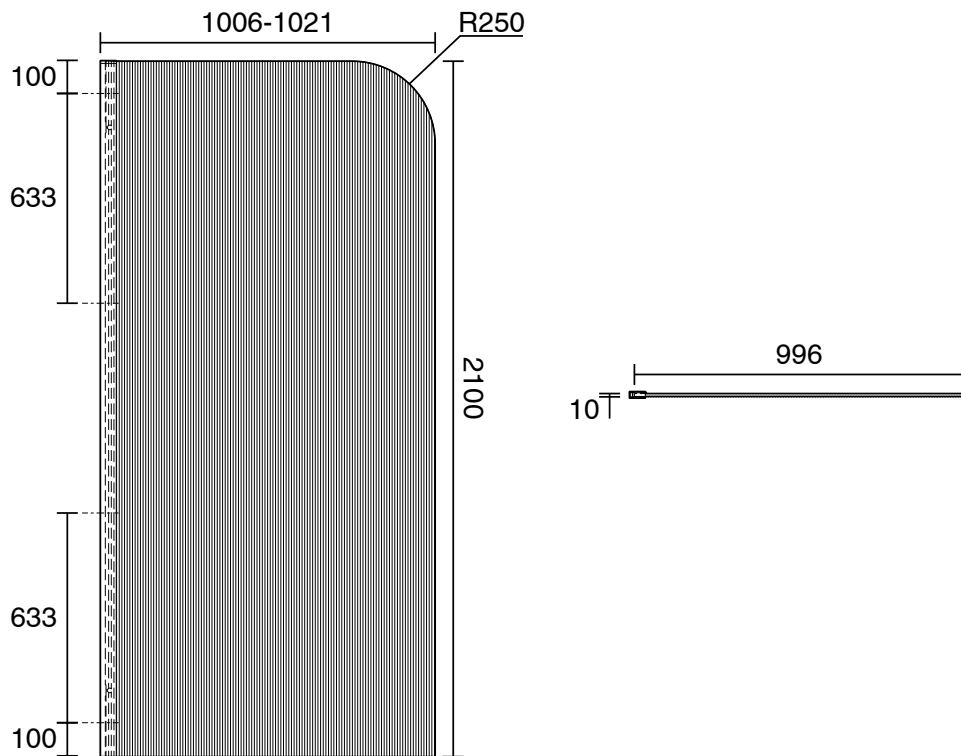

KADO

Kado Lux Frameless Curved Left Fluted Panel with Wall Channel 1000mm Chrome

1710066

SPECIFICATIONS

Recommended Use	Residential;Commercial
Colour Finish	Polished Chrome;Clear
Primary Material	Glass
Frame Configuration	Frameless
Screen Shape	Curved
Screen Appearance	Fluted
Screen Fixing	Channel
Mounting	Wall

WARRANTY

Residential & Commercial Use (Years)	7
Spare Parts & Labour (Years)	1

Please refer to Kado Warranty Page for full Terms and Conditions

Dimensions are nominal measurements only.

CLEANING RECOMMENDATIONS:

We recommend the use of soapy water or approved cleaners. This product should not be cleaned with abrasive materials. Damage caused by any improper treatment is not covered by the product warranty. Refer to Warranty Conditions

Disclaimer: Products in this specification manual must by regulation be installed by licensed and registered trade people. The manufacturer/distributor reserves the right to vary specifications or delete models from their range without prior notification. Dimensions are nominal measurements only. Dimensions and set-outs listed are correct at time of publication however the manufacturer/distributor takes no responsibility for printing errors.

Published 01/04/2026

To see the complete Kado range go to www.reece.com.au