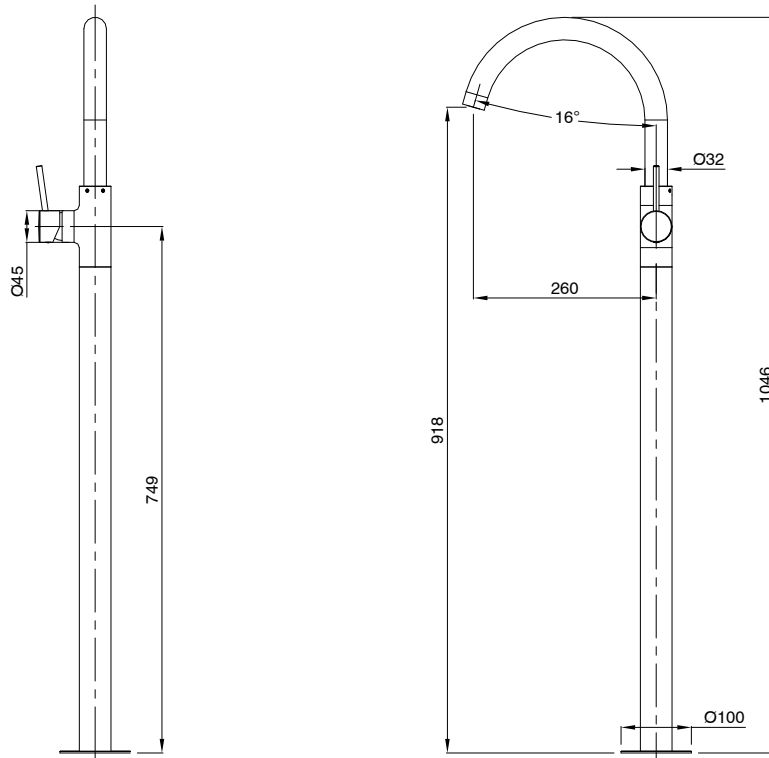

mizu

Mizu Drift MK2 Floor Mount Bath Mixer Kit Brushed Brass

2266762

SPECIFICATIONS

Recommended Use	Residential;Commercial
Colour Finish	Brushed Brass
Primary Material	DR Brass
Recommended Pressure Range	150 - 500 kPa as per AS3500
Max Continuous Working Temperature (deg C)	70
Min Continuous Working Temperature (deg C)	5

WARRANTY

Residential & Commercial Use (Years)	25
Spare Parts & Labour (Years)	1

Please refer to Mizu Warranty page for full Terms and Conditions

Dimensions are nominal measurements only.

CLEANING RECOMMENDATIONS:

We recommend the use of soapy water or approved cleaners. This product should not be cleaned with abrasive materials. Damage caused by any improper treatment is not covered by the product warranty. Refer to Warranty Conditions

Disclaimer: Products in this specification manual must by regulation be installed by licensed and registered trade people. The manufacturer/distributor reserves the right to vary specifications or delete models from their range without prior notification. Dimensions are nominal measurements only. Dimensions and set-outs listed are correct at time of publication however the manufacturer/distributor takes no responsibility for printing errors.

Published 01/04/2026

To see the complete Mizu range go to www.reece.com.au

WaterMark
AS/NZS 3718
WM-022094