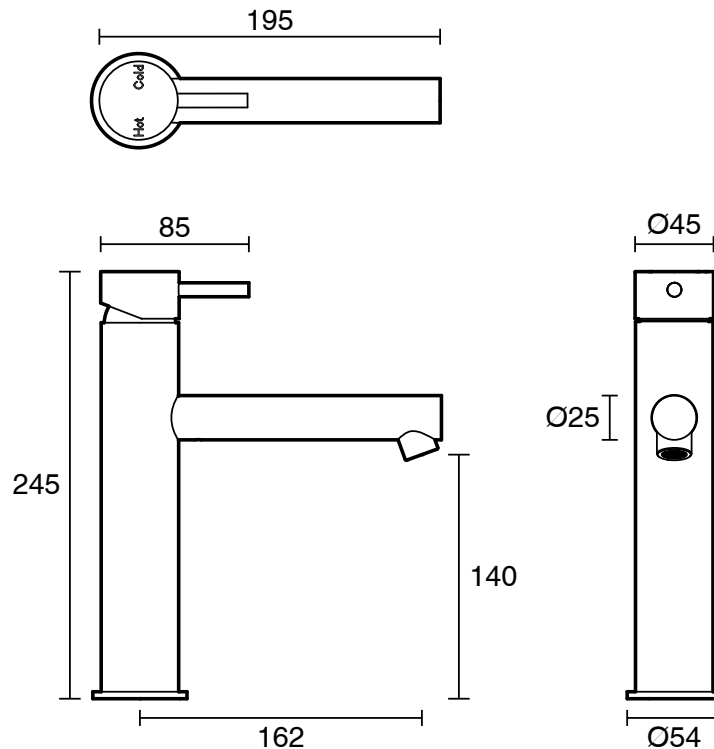

SUSSEX

Sussex Scala Medium Basin Mixer Tap with 150mm Outlet LUX PVD Brushed Platinum Gold (5 Star)

2268178

SPECIFICATIONS	
Recommended Use	Residential;Commercial
Colour Finish	Brushed Platinum Gold
Primary Material	Brass
Recommended Pressure Range	150 - 500 kPa as per AS3500
Max Continuous Working Temperature (deg C)	65
Min Continuous Working Temperature (deg C)	1
WARRANTY	
Residential Use (Years)	40
Commercial Use (Years)	10
<i>Please refer to Sussex Warranty page for full Terms and Conditions</i>	

Disclaimer: Products in this specification manual must by regulation be installed by licensed and registered trade people. The manufacturer/distributor reserves the right to vary specifications or delete models from their range without prior notification. Dimensions are nominal measurements only. Dimensions and set-outs listed are correct at time of publication however the manufacturer/distributor takes no responsibility for printing errors.