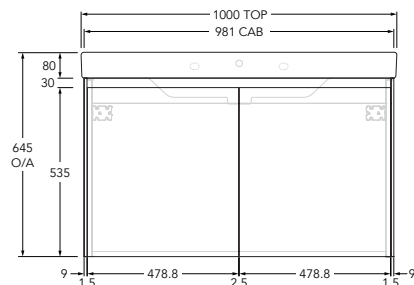

Roca Ona Vanity All Door Centre Bowl 1000mm Matte Green

21223

SPECIFICATIONS

Recommended Use	Residential;Commercial
Mounting	Wall
Basin Included	Yes
Bowl Configuration	Centre
Number of Bowls	Single
Taphole Options	One
Door/Drawer Configuration	Doors Only
Door/Drawer Options	2 Doors
Cabinet Material	Laminate
Cabinet Colour	Matte Green
Basin Material	Fine Ceramic
Basin Colour	White
Overflow Included	Yes
Plug & Waste Included	No
Plug & Waste Size	32mm x 40mm

WARRANTY

Residential Use (Years)	10
Commercial Use (Years)	1
Spare Parts & Labour (Years)	1

Please refer to Roca Warranty page for full Terms and Conditions

Dimensions are nominal measurements only.

CLEANING RECOMMENDATIONS:

We recommend the use of soapy water or approved cleaners. This product should not be cleaned with abrasive materials. Damage caused by any improper treatment is not covered by the product warranty. Refer to Warranty Conditions

Disclaimer: Products in this specification manual must by regulation be installed by licensed and registered trade people. The manufacturer/distributor reserves the right to vary specifications or delete models from their range without prior notification. Dimensions are nominal measurements only. Dimensions and set-outs listed are correct at time of publication however the manufacturer/distributor takes no responsibility for printing errors.

Published 21/05/2026

To see the complete Roca range go to www.reece.com.au