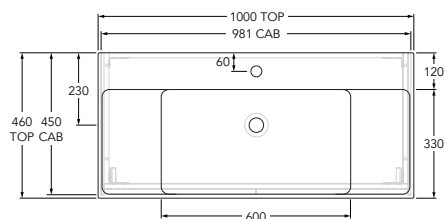

Roca Ona Vanity All Door Centre Bowl 1000mm Matte Green

21223

SPECIFICATIONS

Recommended Use	Residential;Commercial
Mounting	Wall
Basin Included	Yes
Bowl Configuration	Centre
Number of Bowls	Single
Taphole Options	One
Door/Drawer Configuration	Doors Only
Door/Drawer Options	2 Doors
Cabinet Material	Laminate
Cabinet Colour	Matte Green
Basin Material	Fine Ceramic
Basin Colour	White
Overflow Included	Yes
Plug & Waste Included	No
Plug & Waste Size	32mm x 40mm

WARRANTY

Residential Use (Years)	10
Commercial Use (Years)	1
Spare Parts & Labour (Years)	1

Please refer to Roca Warranty page for full Terms and Conditions

Dimensions are nominal measurements only.

CLEANING RECOMMENDATIONS:

We recommend the use of soapy water or approved cleaners. This product should not be cleaned with abrasive materials. Damage caused by any improper treatment is not covered by the product warranty. Refer to Warranty Conditions

Disclaimer: Products in this specification manual must by regulation be installed by licensed and registered trade people. The manufacturer/distributor reserves the right to vary specifications or delete models from their range without prior notification. Dimensions are nominal measurements only. Dimensions and set-outs listed are correct at time of publication however the manufacturer/distributor takes no responsibility for printing errors.

Published 21/05/2026

To see the complete Roca range go to www.reece.com.au