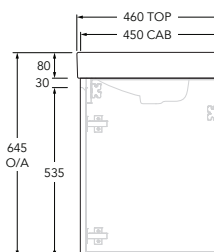

Roca Ona Vanity All Door Centre Bowl 1000mm Matte Green

21223

SPECIFICATIONS

Recommended Use	Residential;Commercial
Mounting	Wall
Basin Included	Yes
Bowl Configuration	Centre
Number of Bowls	Single
Taphole Options	One
Door/Drawer Configuration	Doors Only
Door/Drawer Options	2 Doors
Cabinet Material	Laminate
Cabinet Colour	Matte Green
Basin Material	Fine Ceramic
Basin Colour	White
Overflow Included	Yes
Plug & Waste Included	No
Plug & Waste Size	32mm x 40mm

WARRANTY

Residential Use (Years)	10
Commercial Use (Years)	1
Spare Parts & Labour (Years)	1

Please refer to Roca Warranty page for full Terms and Conditions

Dimensions are nominal measurements only.

CLEANING RECOMMENDATIONS:

We recommend the use of soapy water or approved cleaners. This product should not be cleaned with abrasive materials. Damage caused by any improper treatment is not covered by the product warranty. Refer to Warranty Conditions

Disclaimer: Products in this specification manual must by regulation be installed by licensed and registered trade people. The manufacturer/distributor reserves the right to vary specifications or delete models from their range without prior notification. Dimensions are nominal measurements only. Dimensions and set-outs listed are correct at time of publication however the manufacturer/distributor takes no responsibility for printing errors.

Published 21/05/2026

To see the complete Roca range go to www.reece.com.au