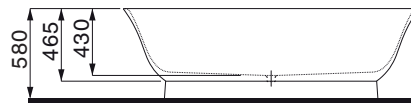

LAUFEN

LAUFEN The New Classic Freestanding Bath with Overflow 1900 x 900mm Sentec White

1708151

SPECIFICATIONS

Recommended Use	Residential;Commercial
Bath Type	Freestanding
Primary Material	Solid Surface
Colour Finish	White
Capacity (L)	230
Weight (kg)	90
Mounting	Floor
Overflow Included	Yes
Plug & Waste Included	No

WARRANTY

Residential & Commercial Use (Years)	25
Spare Parts & Labour (Years)	1

Please refer to LAUFEN Warranty page for full Terms and Conditions

Dimensions are nominal measurements only.

CLEANING RECOMMENDATIONS:

We recommend the use of soapy water or approved cleaners. This product should not be cleaned with abrasive materials. Damage caused by any improper treatment is not covered by the product warranty. Refer to Warranty Conditions

Disclaimer: Products in this specification manual must by regulation be installed by licensed and registered trade people. The manufacturer/distributor reserves the right to vary specifications or delete models from their range without prior notification. Dimensions are nominal measurements only. Dimensions and set-outs listed are correct at time of publication however the manufacturer/distributor takes no responsibility for printing errors.

Published 24/04/2026

To see the complete LAUFEN range go to www.reece.com.au