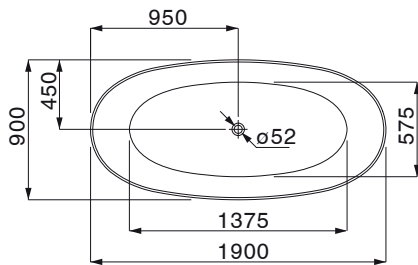

LAUFEN

LAUFEN The New Classic Freestanding Bath with Overflow 1900 x 900mm Sentec White

1708151

SPECIFICATIONS

Recommended Use	Residential;Commercial
Bath Type	Freestanding
Primary Material	Solid Surface
Colour Finish	White
Capacity (L)	230
Weight (kg)	90
Mounting	Floor
Overflow Included	Yes
Plug & Waste Included	No

WARRANTY

Residential & Commercial Use (Years)	25
Spare Parts & Labour (Years)	1

Please refer to LAUFEN Warranty page for full Terms and Conditions

Dimensions are nominal measurements only.

CLEANING RECOMMENDATIONS:

We recommend the use of soapy water or approved cleaners. This product should not be cleaned with abrasive materials. Damage caused by any improper treatment is not covered by the product warranty. Refer to Warranty Conditions

Disclaimer: Products in this specification manual must by regulation be installed by licensed and registered trade people. The manufacturer/distributor reserves the right to vary specifications or delete models from their range without prior notification. Dimensions are nominal measurements only. Dimensions and set-outs listed are correct at time of publication however the manufacturer/distributor takes no responsibility for printing errors.

Published 24/04/2026

To see the complete LAUFEN range go to www.reece.com.au