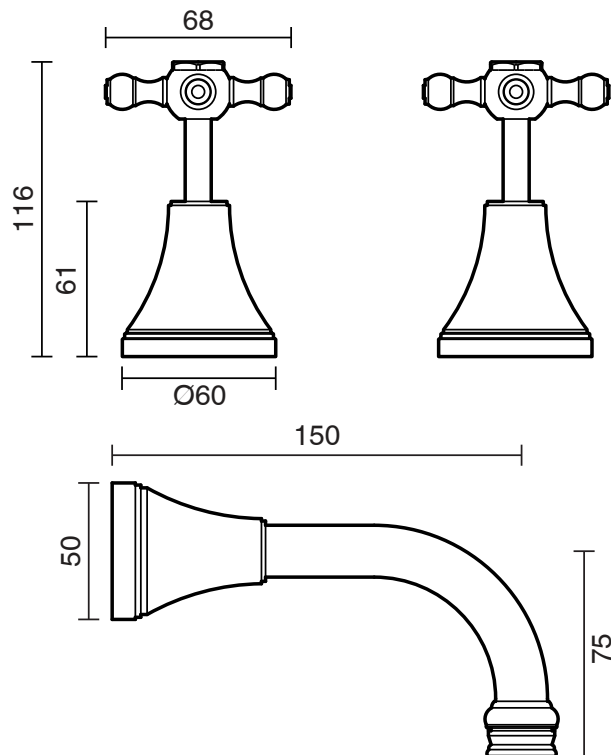

KADO

Kado Era Wall Bath Set 150mm Cross Handles Chrome

9507593

SPECIFICATIONS

Recommended Use	Residential;Commercial
Colour	Chrome
Finish	Polished
Material	DR Brass
Recommended Pressure Range	150 - 500 kPa
Maximum Continuous Working Temperature	80 deg C
Suitable for Storage Tank Hot Water	Yes
Suitable for Continuous Flow Hot Water	Yes
Suitable for Gravity Feed Hot Water	No

WARRANTY

Residential & Commercial Use (Years)	25
Spare Parts & Labour (Years)	1

Please refer to Kado Warranty Page for full Terms and Conditions

Dimensions are nominal measurements only.

CLEANING RECOMMENDATIONS:

We recommend the use of soapy water or approved cleaners. This product should not be cleaned with abrasive materials. Damage caused by any improper treatment is not covered by the product warranty. Refer to Warranty Conditions

Disclaimer: Products in this specification manual must by regulation be installed by licensed and registered trade people. The manufacturer/distributor reserves the right to vary specifications or delete models from their range without prior notification. Dimensions are nominal measurements only. Dimensions and set-outs listed are correct at time of publication however the manufacturer/distributor takes no responsibility for printing errors.

Published 01/04/2026

To see the complete Kado range go to www.reece.com.au

WaterMark
AS/NZS 3718
WM-022967