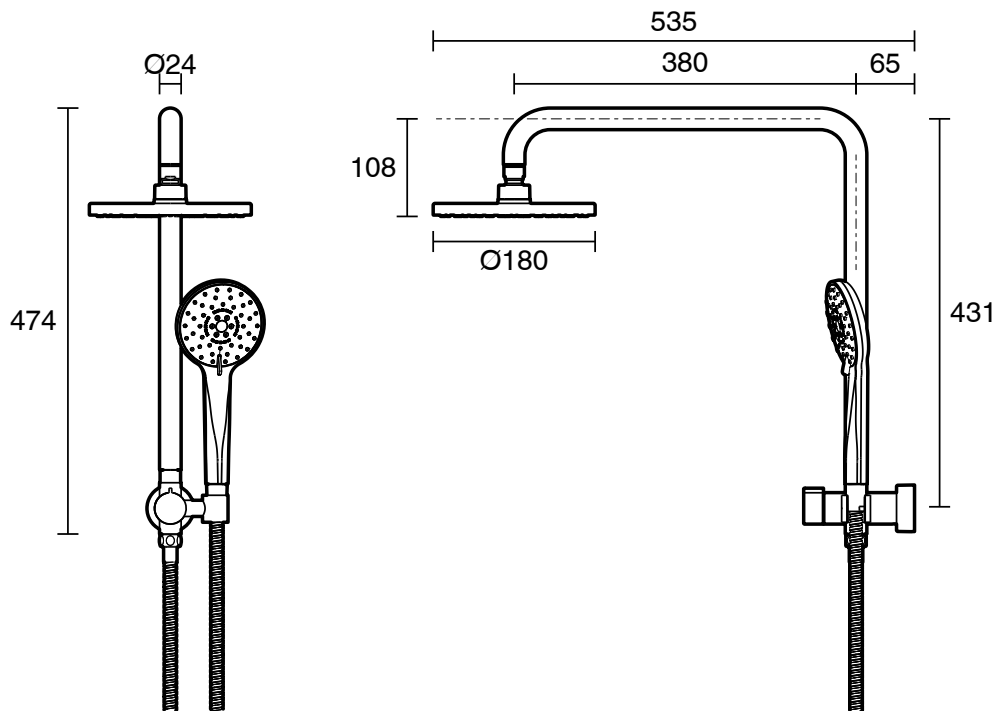

Posh Bristol MK2 Short Twin Shower Chrome (3 Star)

34564

SPECIFICATIONS

Recommended Use	Residential;Commercial
Colour Finish	Polished Chrome
Primary Material	ABS
Recommended Pressure Range	150 - 500 kPa as per AS3500
Max Continuous Working Temperature (deg C)	60
Min Continuous Working Temperature (deg C)	5
Hot Water Unit Suitability	Storage Tank;Continuous Flow

WARRANTY

Residential & Commercial Use (Years)	25
Spare Parts & Labour (Years)	1

Please refer to Posh Warranty Page for full Terms and Conditions

Dimensions are nominal measurements only.

CLEANING RECOMMENDATIONS:

We recommend the use of soapy water or approved cleaners. This product should not be cleaned with abrasive materials. Damage caused by any improper treatment is not covered by the product warranty. Refer to Warranty Conditions

Disclaimer: Products in this specification manual must by regulation be installed by licensed and registered trade people. The manufacturer/distributor reserves the right to vary specifications or delete models from their range without prior notification. Dimensions are nominal measurements only. Dimensions and set-outs listed are correct at time of publication however the manufacturer/distributor takes no responsibility for printing errors.

Published 01/04/2026

To see the complete Posh range go to
www.reece.com.au