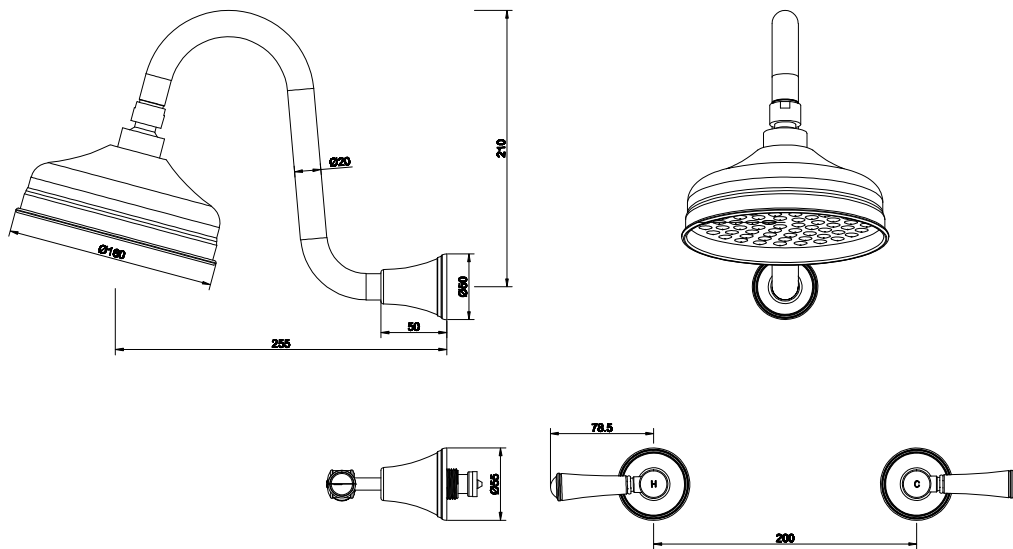

Posh Canterbury Gooseneck Shower Set Lever Porcelain Handles Matte Black (3 Star)

9509483

SPECIFICATIONS

Recommended Use	Residential;Commercial
Colour Finish	Matte Black
Primary Material	DR Brass
Recommended Pressure Range	150 - 500 kPa as per AS3500
Max Continuous Working Temperature (deg C)	80
Min Continuous Working Temperature (deg C)	5
Hot Water Unit Suitability	Storage Tank;Continuous Flow

WARRANTY

Residential & Commercial Use (Years)	25
Spare Parts & Labour (Years)	1

Please refer to Posh Warranty Page for full Terms and Conditions

Dimensions are nominal measurements only.

CLEANING RECOMMENDATIONS:

We recommend the use of soapy water or approved cleaners. This product should not be cleaned with abrasive materials. Damage caused by any improper treatment is not covered by the product warranty. Refer to Warranty Conditions

Disclaimer: Products in this specification manual must by regulation be installed by licensed and registered trade people. The manufacturer/distributor reserves the right to vary specifications or delete models from their range without prior notification. Dimensions are nominal measurements only. Dimensions and set-outs listed are correct at time of publication however the manufacturer/distributor takes no responsibility for printing errors.

Published 01/04/2026

To see the complete Posh range go to
www.reece.com.au