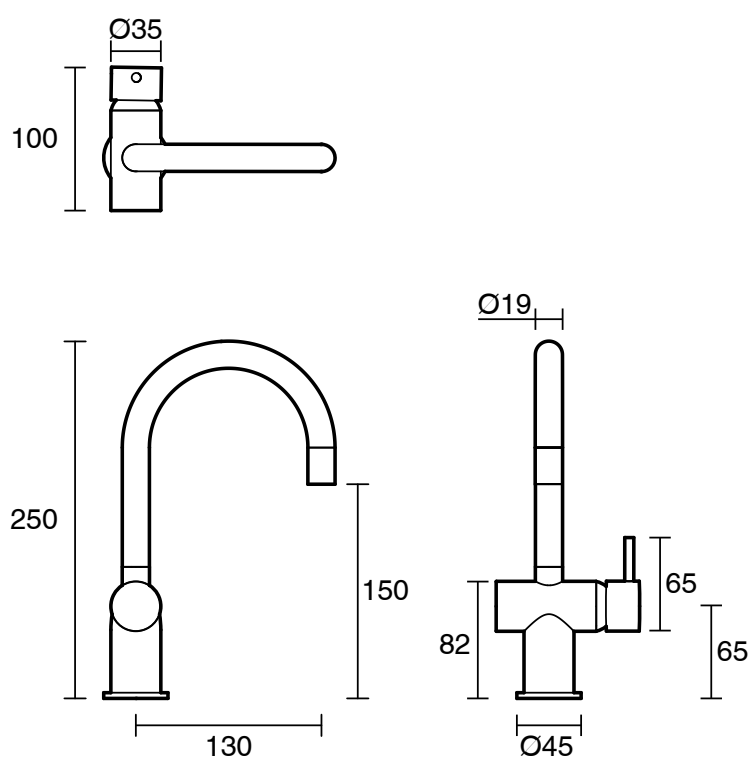

SUSSEX

**Sussex Scala Mini Basin / Sink Mixer Tap Small Curved Spout Right Hand
LUX PVD Matte Opium Black (5 Star)
2267076**

SPECIFICATIONS

Recommended Use	Residential;Commercial
Colour Finish	Matte Opium Black
Primary Material	Brass
Recommended Pressure Range	150 - 500 kPa as per AS3500
Max Continuous Working Temperature (deg C)	65
Min Continuous Working Temperature (deg C)	1

WARRANTY

Residential Use (Years)	40
Commercial Use (Years)	10

Please refer to Sussex Warranty page for full Terms and Conditions

Dimensions are nominal measurements only.

CLEANING RECOMMENDATIONS:

We recommend the use of soapy water or approved cleaners. This product should not be cleaned with abrasive materials. Damage caused by any improper treatment is not covered by the product warranty. Refer to Warranty Conditions

Disclaimer: Products in this specification manual must by regulation be installed by licensed and registered trade people. The manufacturer/distributor reserves the right to vary specifications or delete models from their range without prior notification. Dimensions are nominal measurements only. Dimensions and set-outs listed are correct at time of publication however the manufacturer/distributor takes no responsibility for printing errors.

Published 01/04/2026

To see the complete Sussex range go to www.reece.com.au