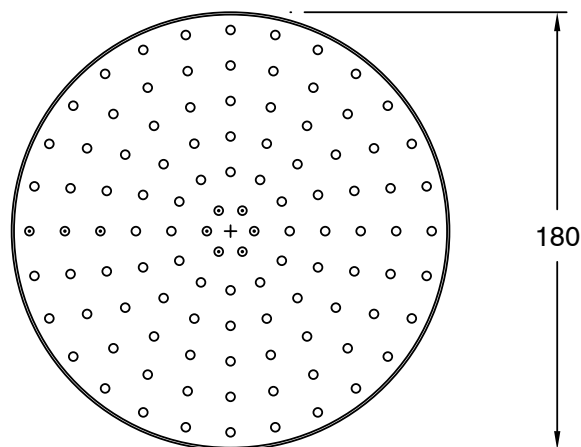

SUSSEX

Sussex Pure Shower Head 180mm Brushed Nickel (3 Star)

2299201

SPECIFICATIONS

Recommended Use	Residential;Commercial
Colour Finish	Brushed Nickel
Primary Material	Brass
Recommended Pressure Range	150 - 500 kPa as per AS3500
Max Continuous Working Temperature (deg C)	65
Min Continuous Working Temperature (deg C)	1

WARRANTY

Residential Use (Years)	40
Commercial Use (Years)	10

Please refer to Sussex Warranty page for full Terms and Conditions

Dimensions are nominal measurements only.

CLEANING RECOMMENDATIONS:

We recommend the use of soapy water or approved cleaners. This product should not be cleaned with abrasive materials. Damage caused by any improper treatment is not covered by the product warranty. Refer to Warranty Conditions

Disclaimer: Products in this specification manual must by regulation be installed by licensed and registered trade people. The manufacturer/distributor reserves the right to vary specifications or delete models from their range without prior notification. Dimensions are nominal measurements only. Dimensions and set-outs listed are correct at time of publication however the manufacturer/distributor takes no responsibility for printing errors.

Published 16/04/2026

To see the complete Sussex range go to www.reece.com.au