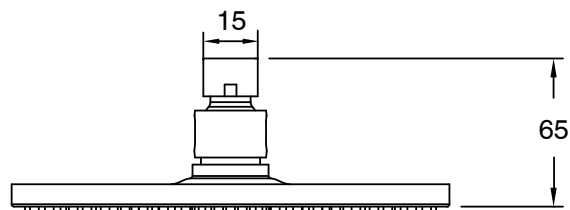

SUSSEX

Sussex Pure Shower Head 180mm Brushed Nickel (3 Star)

2299201

SPECIFICATIONS

Recommended Use	Residential;Commercial
Colour Finish	Brushed Nickel
Primary Material	Brass
Recommended Pressure Range	150 - 500 kPa as per AS3500
Max Continuous Working Temperature (deg C)	65
Min Continuous Working Temperature (deg C)	1

WARRANTY

Residential Use (Years)	40
Commercial Use (Years)	10

Please refer to Sussex Warranty page for full Terms and Conditions

Dimensions are nominal measurements only.

CLEANING RECOMMENDATIONS:

We recommend the use of soapy water or approved cleaners. This product should not be cleaned with abrasive materials. Damage caused by any improper treatment is not covered by the product warranty. Refer to Warranty Conditions

Disclaimer: Products in this specification manual must by regulation be installed by licensed and registered trade people. The manufacturer/distributor reserves the right to vary specifications or delete models from their range without prior notification. Dimensions are nominal measurements only. Dimensions and set-outs listed are correct at time of publication however the manufacturer/distributor takes no responsibility for printing errors.

Published 16/04/2026

To see the complete Sussex range go to www.reece.com.au