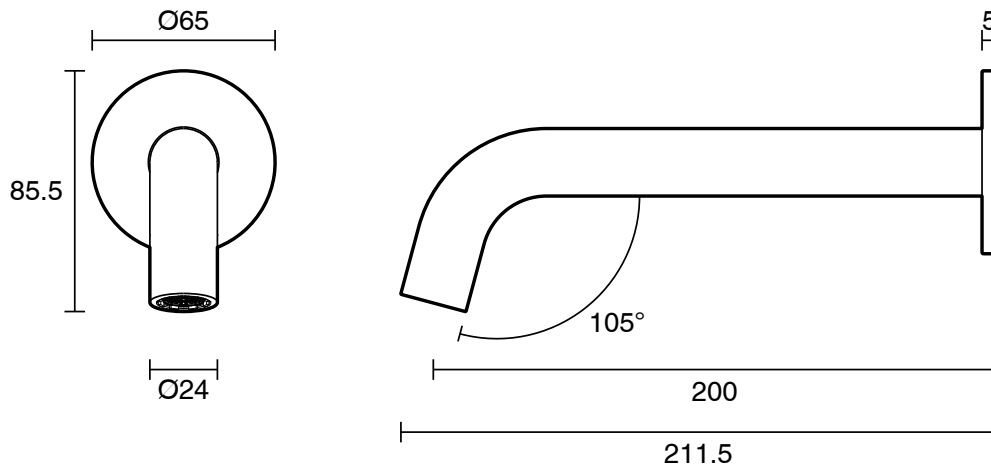

mizu

Mizu Drift Wall Basin/Bath Outlet Curve Spout 200mm Brushed Brass (6 Star) Lead Free

2267290

SPECIFICATIONS

Recommended Use	Residential;Commercial
Colour Finish	Brushed Brass
Primary Material	Lead Free Brass
Recommended Pressure Range	150 - 500 kPa as per AS3500
Max Continuous Working Temperature (deg C)	65
Min Continuous Working Temperature (deg C)	5

WARRANTY

Residential & Commercial Use (Years)	25
Spare Parts & Labour (Years)	1

Please refer to Mizu Warranty page for full Terms and Conditions