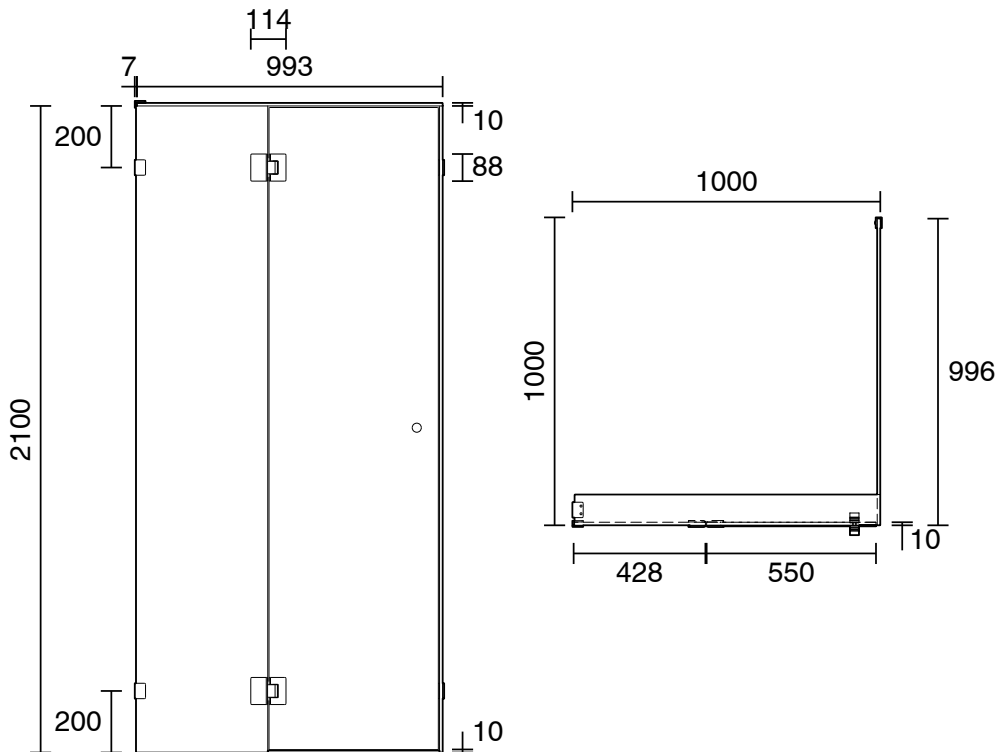

KADO

Kado Lux Frameless Enclosure with Wall Clips 1000 x 1000mm Chrome

1710023

SPECIFICATIONS

Recommended Use	Residential;Commercial
Colour Finish	Polished Chrome;Clear
Primary Material	Glass
Frame Configuration	Frameless
Screen Shape	Rectangular
Screen Appearance	Clear
Screen Fixing	Clips
Mounting	Wall

WARRANTY

Residential & Commercial Use (Years)	7
Spare Parts & Labour (Years)	1

Please refer to Kado Warranty Page for full Terms and Conditions

Dimensions are nominal measurements only.

CLEANING RECOMMENDATIONS:

We recommend the use of soapy water or approved cleaners. This product should not be cleaned with abrasive materials. Damage caused by any improper treatment is not covered by the product warranty. Refer to Warranty Conditions

Disclaimer: Products in this specification manual must by regulation be installed by licensed and registered trade people. The manufacturer/distributor reserves the right to vary specifications or delete models from their range without prior notification. Dimensions are nominal measurements only. Dimensions and set-outs listed are correct at time of publication however the manufacturer/distributor takes no responsibility for printing errors.

Published 01/04/2026

To see the complete Kado range go to www.reece.com.au