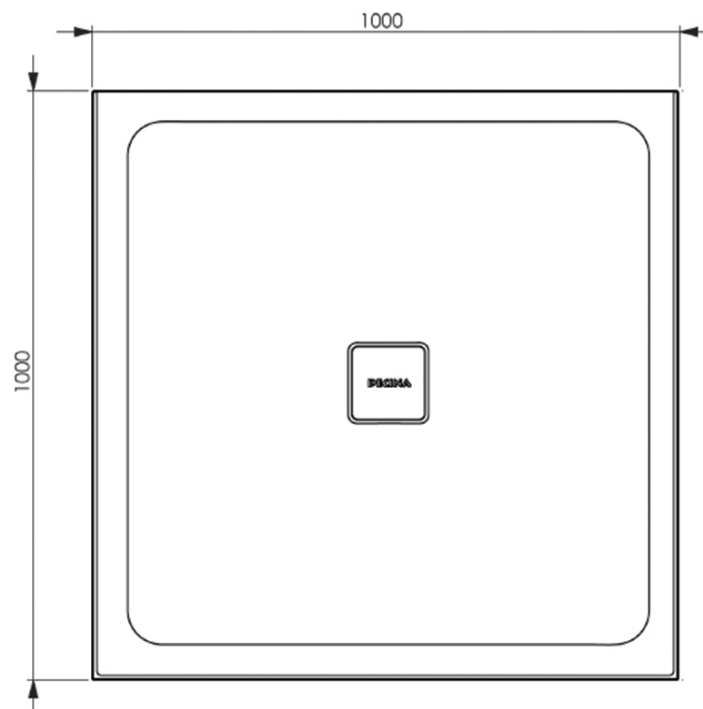

Posh Bristol Luna Shower Base 1000mm x 1000mm Centre 3 Tiling Beads

2009278

SPECIFICATIONS

Recommended Use	Residential;Commercial
Material	PVC
Colour	White
Waste Position	Centre

WARRANTY

Residential & Commercial Use (Years)	7
Spare Parts & Labour (Years)	1

Please refer to Posh Warranty Page for full Terms and Conditions

Dimensions are nominal measurements only.

CLEANING RECOMMENDATIONS:

We recommend the use of soapy water or approved cleaners. This product should not be cleaned with abrasive materials. Damage caused by any improper treatment is not covered by the product warranty. Refer to Warranty Conditions

Disclaimer: Products in this specification manual must by regulation be installed by licensed and registered trade people. The manufacturer/distributor reserves the right to vary specifications or delete models from their range without prior notification. Dimensions are nominal measurements only. Dimensions and set-outs listed are correct at time of publication however the manufacturer/distributor takes no responsibility for printing errors.

Published 01/04/2026

To see the complete Posh range go to
www.reece.com.au