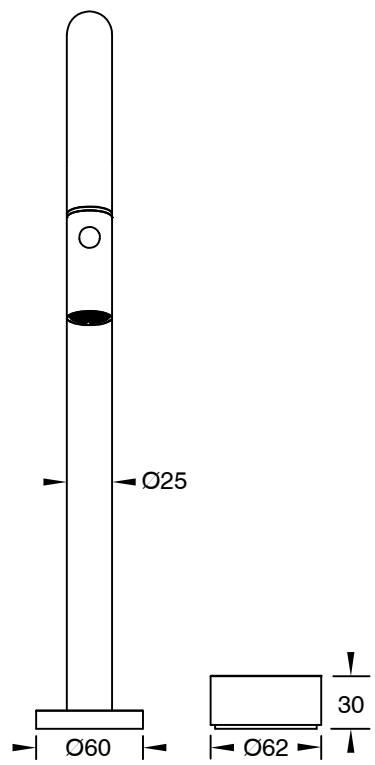

SUSSEX

Sussex Pure Progressive Sink Mixer Set Pull Out Spray with Linear Textured Handles PVD Matte Black (4 Star) Lead Free 50614

SPECIFICATIONS

Recommended Use	Residential;Commercial
Colour Finish	Matte Black
Primary Material	Lead Free Brass
Recommended Pressure Range	150 - 500 kPa as per AS3500
Max Continuous Working Temperature (deg C)	65
Min Continuous Working Temperature (deg C)	1

WARRANTY

Residential Use (Years)	40
Commercial Use (Years)	10

Please refer to Sussex Warranty page for full Terms and Conditions

Dimensions are nominal measurements only.

CLEANING RECOMMENDATIONS:

We recommend the use of soapy water or approved cleaners. This product should not be cleaned with abrasive materials. Damage caused by any improper treatment is not covered by the product warranty. Refer to Warranty Conditions

Disclaimer: Products in this specification manual must by regulation be installed by licensed and registered trade people. The manufacturer/distributor reserves the right to vary specifications or delete models from their range without prior notification. Dimensions are nominal measurements only. Dimensions and set-outs listed are correct at time of publication however the manufacturer/distributor takes no responsibility for printing errors.

Published 07/05/2026

To see the complete Sussex range go to www.reece.com.au