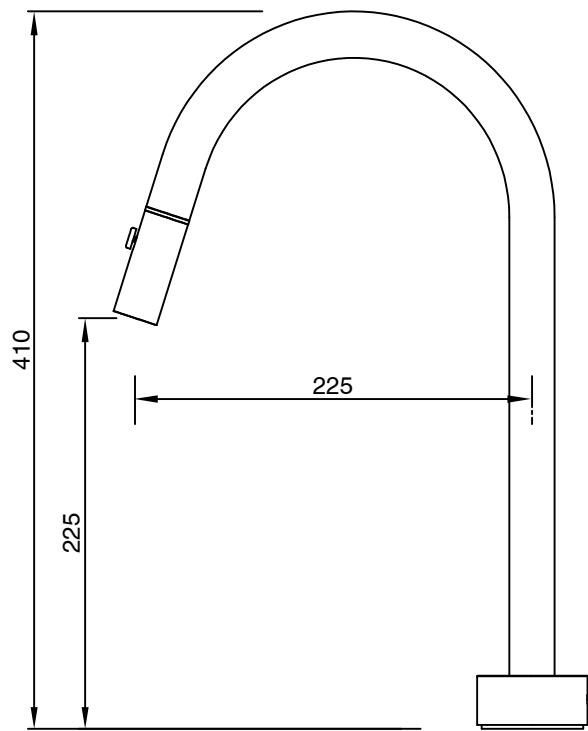

SUSSEX

Sussex Pure Progressive Sink Mixer Set Pull Out Spray with Linear Textured Handles PVD Matte Black (4 Star) Lead Free 50614

SPECIFICATIONS

Recommended Use	Residential;Commercial
Colour Finish	Matte Black
Primary Material	Lead Free Brass
Recommended Pressure Range	150 - 500 kPa as per AS3500
Max Continuous Working Temperature (deg C)	65
Min Continuous Working Temperature (deg C)	1

WARRANTY

Residential Use (Years)	40
Commercial Use (Years)	10

Please refer to Sussex Warranty page for full Terms and Conditions

Dimensions are nominal measurements only.

CLEANING RECOMMENDATIONS:

We recommend the use of soapy water or approved cleaners. This product should not be cleaned with abrasive materials. Damage caused by any improper treatment is not covered by the product warranty. Refer to Warranty Conditions

Disclaimer: Products in this specification manual must by regulation be installed by licensed and registered trade people. The manufacturer/distributor reserves the right to vary specifications or delete models from their range without prior notification. Dimensions are nominal measurements only. Dimensions and set-outs listed are correct at time of publication however the manufacturer/distributor takes no responsibility for printing errors.

Published 07/05/2026

To see the complete Sussex range go to www.reece.com.au