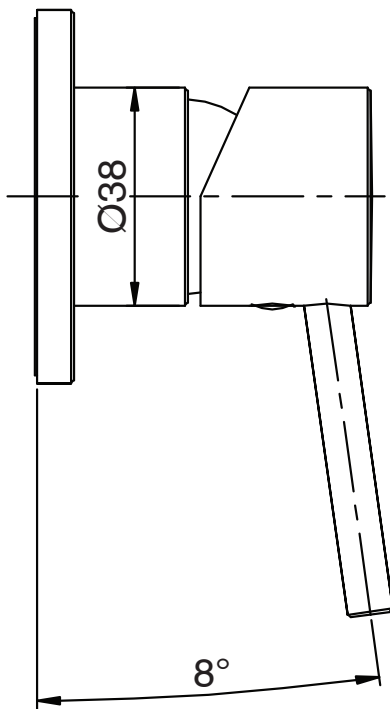

mizu

Mizu Drift MK2 Shower Mixer Trimset Brushed Nickel

2263863

SPECIFICATIONS	
Recommended Use	Residential;Commercial
Colour Finish	Brushed Nickel
Primary Material	DR Brass
Recommended Pressure Range	150 - 500 kPa as per AS3500
Max Continuous Working Temperature (deg C)	65
Min Continuous Working Temperature (deg C)	5
WARRANTY	
Residential & Commercial Use (Years)	25
Spare Parts & Labour (Years)	1
<i>Please refer to Mizu Warranty page for full Terms and Conditions</i>	