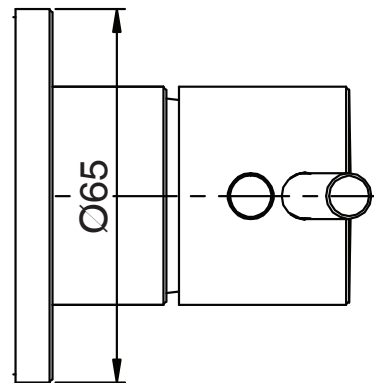

mizu

Mizu Drift MK2 Shower Mixer Trimset Brushed Nickel

2263863

SPECIFICATIONS	
Recommended Use	Residential;Commercial
Colour Finish	Brushed Nickel
Primary Material	DR Brass
Recommended Pressure Range	150 - 500 kPa as per AS3500
Max Continuous Working Temperature (deg C)	65
Min Continuous Working Temperature (deg C)	5
WARRANTY	
Residential & Commercial Use (Years)	25
Spare Parts & Labour (Years)	1
<i>Please refer to Mizu Warranty page for full Terms and Conditions</i>	