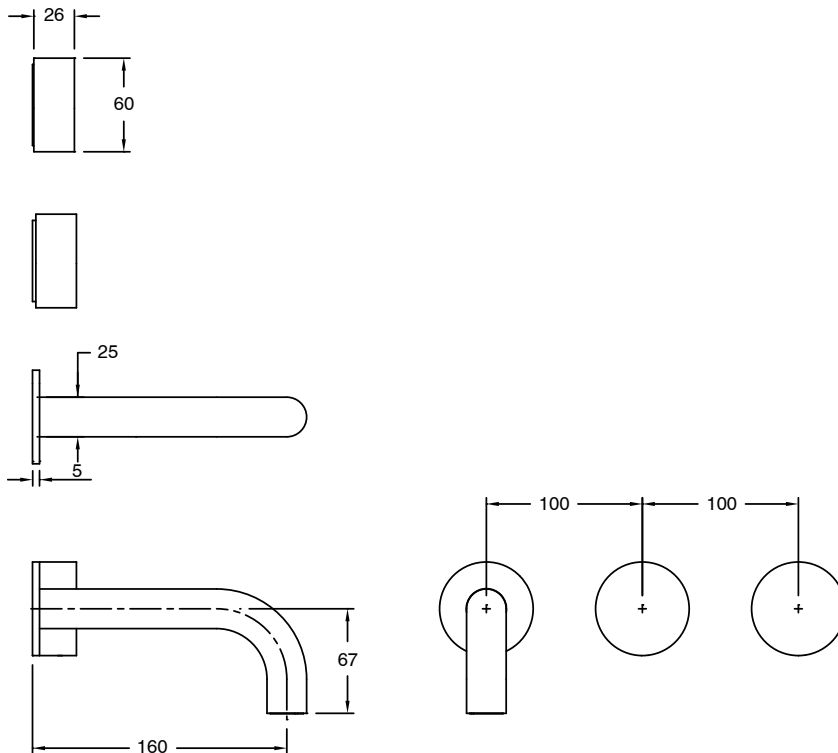

SUSSEX

Sussex Pure Wall Bath Hostess System 160mm with Diamond Textured Handles Chrome Lead Free

46800

SPECIFICATIONS	
Recommended Use	Residential;Commercial
Colour Finish	Polished Chrome
Primary Material	Lead Free Brass
Recommended Pressure Range	150 - 500 kPa as per AS3500
Max Continuous Working Temperature (deg C)	65
Min Continuous Working Temperature (deg C)	1
WARRANTY	
Residential Use (Years)	40
Commercial Use (Years)	10
<i>Please refer to Sussex Warranty page for full Terms and Conditions</i>	

Disclaimer: Products in this specification manual must by regulation be installed by licensed and registered trade people. The manufacturer/distributor reserves the right to vary specifications or delete models from their range without prior notification. Dimensions are nominal measurements only. Dimensions and set-outs listed are correct at time of publication however the manufacturer/distributor takes no responsibility for printing errors.