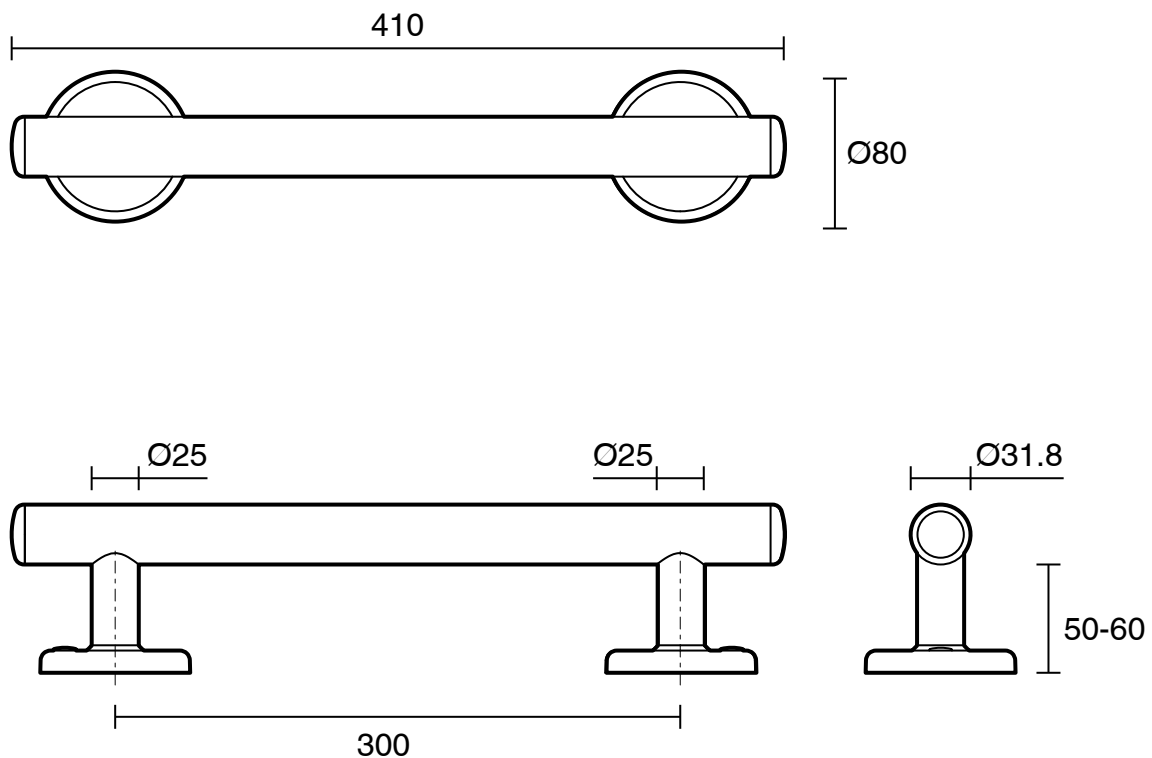

mizu

Mizu Drift 300mm Grab Rail Straight Brushed Brass

2266700

SPECIFICATIONS

Recommended Use	Residential;Commercial
Colour Finish	Brushed Brass
Primary Material	Stainless Steel

WARRANTY

Residential & Commercial Use (Years)	25
Spare Parts & Labour (Years)	1

Please refer to Mizu Warranty page for full Terms and Conditions

Dimensions are nominal measurements only.

CLEANING RECOMMENDATIONS:

We recommend the use of soapy water or approved cleaners. This product should not be cleaned with abrasive materials. Damage caused by any improper treatment is not covered by the product warranty. Refer to Warranty Conditions

Disclaimer: Products in this specification manual must by regulation be installed by licensed and registered trade people. The manufacturer/distributor reserves the right to vary specifications or delete models from their range without prior notification. Dimensions are nominal measurements only. Dimensions and set-outs listed are correct at time of publication however the manufacturer/distributor takes no responsibility for printing errors.

Published 01/04/2026

To see the complete Mizu range go to www.reece.com.au