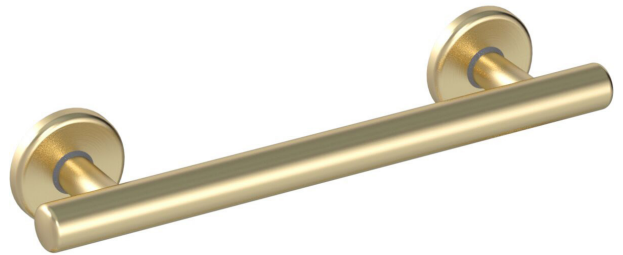

mizu

Mizu Drift 300mm Grab Rail Straight Brushed Brass

2266700

SPECIFICATIONS

Recommended Use	Residential;Commercial
Colour Finish	Brushed Brass
Primary Material	Stainless Steel

WARRANTY

Residential & Commercial Use (Years)	25
Spare Parts & Labour (Years)	1

Please refer to Mizu Warranty page for full Terms and Conditions

Dimensions are nominal measurements only.

CLEANING RECOMMENDATIONS:

We recommend the use of soapy water or approved cleaners. This product should not be cleaned with abrasive materials. Damage caused by any improper treatment is not covered by the product warranty. Refer to Warranty Conditions

Disclaimer: Products in this specification manual must by regulation be installed by licensed and registered trade people. The manufacturer/distributor reserves the right to vary specifications or delete models from their range without prior notification. Dimensions are nominal measurements only. Dimensions and set-outs listed are correct at time of publication however the manufacturer/distributor takes no responsibility for printing errors.

Published 01/04/2026

To see the complete Mizu range go to www.reece.com.au