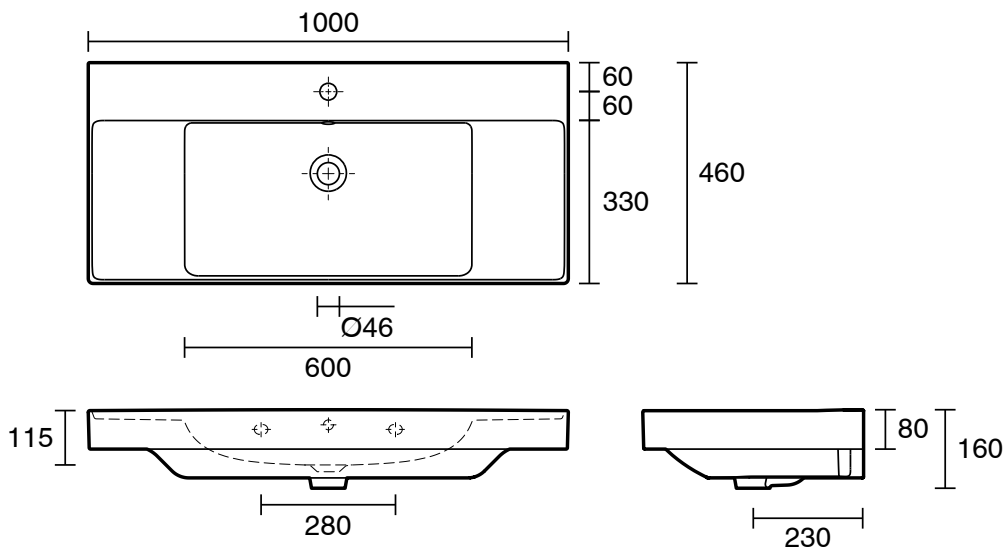

Roca Ona Wall Basin with Fixings 1000mm x 460mm 1 Taphole Overflow White

1832714

SPECIFICATIONS

Recommended Use	Residential;Commercial
Primary Material	Fine Ceramic
Colour Finish	White
Bowl Capacity (L)	8.7
Weight (kg)	23
Taphole Configuration	One
Overflow Included	Yes
Plug & Waste Included	No

WARRANTY

Residential & Commercial Use (Years)	25
Spare Parts & Labour (Years)	1

Please refer to Roca Warranty page for full Terms and Conditions

Dimensions are nominal measurements only.

CLEANING RECOMMENDATIONS:

We recommend the use of soapy water or approved cleaners. This product should not be cleaned with abrasive materials. Damage caused by any improper treatment is not covered by the product warranty. Refer to Warranty Conditions

Disclaimer: Products in this specification manual must by regulation be installed by licensed and registered trade people. The manufacturer/distributor reserves the right to vary specifications or delete models from their range without prior notification. Dimensions are nominal measurements only. Dimensions and set-outs listed are correct at time of publication however the manufacturer/distributor takes no responsibility for printing errors.

Published 18/05/2026

To see the complete Roca range go to www.reece.com.au