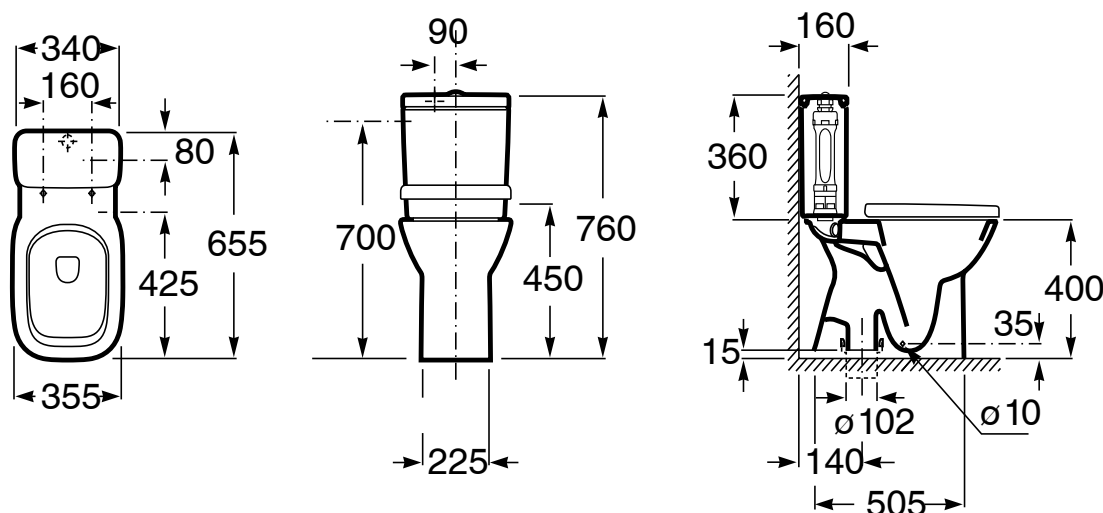

Roca Debba Close Coupled Toilet Suite S Trap Back Inlet with MK2 Soft Close Quick Release Toilet Seat White Chrome (4 Star)

9508935

SPECIFICATIONS

Recommended Use	Residential;Commercial
Rim Configuration	Box
Pan Outlet Type	S Trap
Pan Material	Vitreous China
Pan Weight (kg)	22
Toilet Seat Type	Soft Close;Quick Release
Toilet Seat Material	Polypropylene (PP)

WARRANTY

Residential & Commercial Use (Years)	25
Spare Parts & Labour (Years)	1

Please refer to Roca Warranty page for full Terms and Conditions