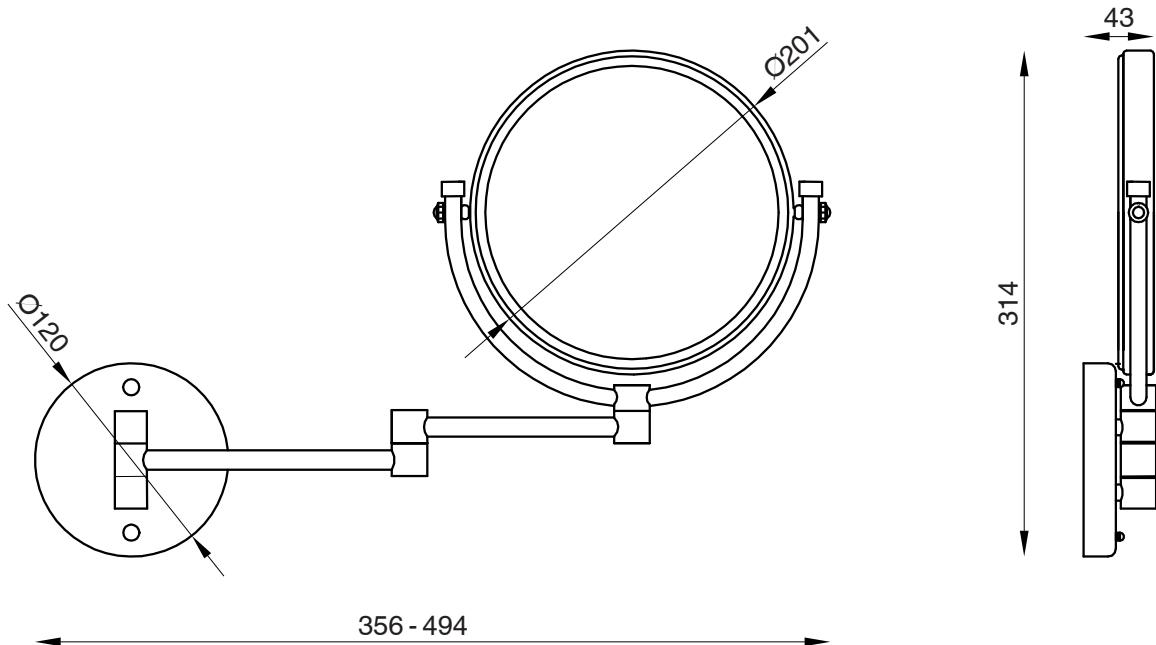

mizu

Mizu Silk Wall Mounted Pivot Arm Mirror Chrome

9503322

SPECIFICATIONS

Recommended Use	Residential;Commercial
Colour Finish	Polished Chrome
Primary Material	Brass

WARRANTY

Residential & Commercial Use (Years)	25
Spare Parts & Labour (Years)	1

Please refer to Mizu Warranty page for full Terms and Conditions

Dimensions are nominal measurements only.

CLEANING RECOMMENDATIONS:

We recommend the use of soapy water or approved cleaners. This product should not be cleaned with abrasive materials. Damage caused by any improper treatment is not covered by the product warranty. Refer to Warranty Conditions

Disclaimer: Products in this specification manual must by regulation be installed by licensed and registered trade people. The manufacturer/distributor reserves the right to vary specifications or delete models from their range without prior notification. Dimensions are nominal measurements only. Dimensions and set-outs listed are correct at time of publication however the manufacturer/distributor takes no responsibility for printing errors.

Published 01/04/2026

To see the complete Mizu range go to www.reece.com.au