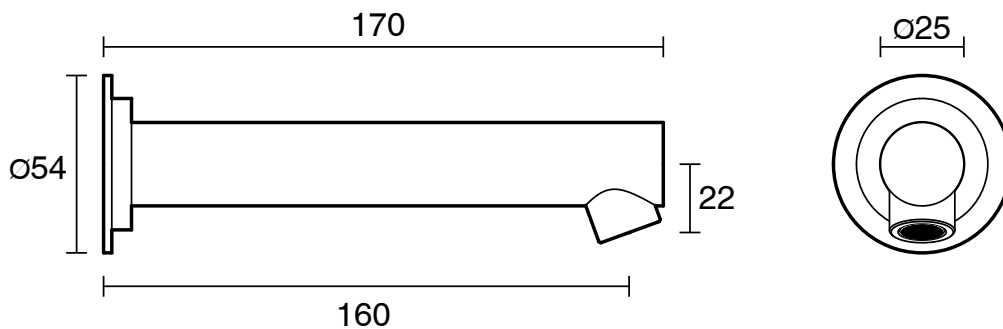

SUSSEX

Sussex Scala Bath Wall Outlet 160mm LUX PVD Brushed Platinum Gold

2268317

SPECIFICATIONS

Recommended Use	Residential;Commercial
Colour Finish	Brushed Platinum Gold
Primary Material	DR Brass
Recommended Pressure Range	150 - 500 kPa as per AS3500
Max Continuous Working Temperature (deg C)	65
Min Continuous Working Temperature (deg C)	1

WARRANTY

Residential Use (Years)	40
Commercial Use (Years)	10

Please refer to Sussex Warranty page for full Terms and Conditions

Dimensions are nominal measurements only.

CLEANING RECOMMENDATIONS:

We recommend the use of soapy water or approved cleaners. This product should not be cleaned with abrasive materials. Damage caused by any improper treatment is not covered by the product warranty. Refer to Warranty Conditions

Disclaimer: Products in this specification manual must by regulation be installed by licensed and registered trade people. The manufacturer/distributor reserves the right to vary specifications or delete models from their range without prior notification. Dimensions are nominal measurements only. Dimensions and set-outs listed are correct at time of publication however the manufacturer/distributor takes no responsibility for printing errors.

Published 17/04/2026

To see the complete Sussex range go to www.reece.com.au