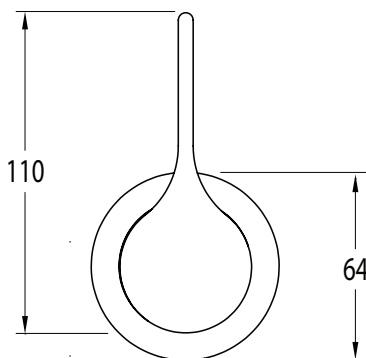

SUSSEX

Sussex Oria Wall Mixer PVD Brushed Bronze Lead Free

39697

SPECIFICATIONS

Recommended Use	Residential;Commercial
Colour Finish	Brushed Bronze
Primary Material	Lead Free Brass
Recommended Pressure Range	150 - 500 kPa as per AS3500
Max Continuous Working Temperature (deg C)	65
Min Continuous Working Temperature (deg C)	1

WARRANTY

Residential Use (Years)	40
Commercial Use (Years)	10

Please refer to Sussex Warranty page for full Terms and Conditions

Dimensions are nominal measurements only.

CLEANING RECOMMENDATIONS:

We recommend the use of soapy water or approved cleaners. This product should not be cleaned with abrasive materials. Damage caused by any improper treatment is not covered by the product warranty. Refer to Warranty Conditions

Disclaimer: Products in this specification manual must by regulation be installed by licensed and registered trade people. The manufacturer/distributor reserves the right to vary specifications or delete models from their range without prior notification. Dimensions are nominal measurements only. Dimensions and set-outs listed are correct at time of publication however the manufacturer/distributor takes no responsibility for printing errors.

Published 07/05/2026

To see the complete Sussex range go to www.reece.com.au