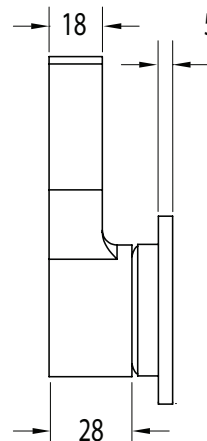

SUSSEX

Sussex Oria Wall Mixer PVD Brushed Bronze Lead Free

39697

SPECIFICATIONS

Recommended Use	Residential;Commercial
Colour Finish	Brushed Bronze
Primary Material	Lead Free Brass
Recommended Pressure Range	150 - 500 kPa as per AS3500
Max Continuous Working Temperature (deg C)	65
Min Continuous Working Temperature (deg C)	1

WARRANTY

Residential Use (Years)	40
Commercial Use (Years)	10

Please refer to Sussex Warranty page for full Terms and Conditions

Dimensions are nominal measurements only.

CLEANING RECOMMENDATIONS:

We recommend the use of soapy water or approved cleaners. This product should not be cleaned with abrasive materials. Damage caused by any improper treatment is not covered by the product warranty. Refer to Warranty Conditions

Disclaimer: Products in this specification manual must by regulation be installed by licensed and registered trade people. The manufacturer/distributor reserves the right to vary specifications or delete models from their range without prior notification. Dimensions are nominal measurements only. Dimensions and set-outs listed are correct at time of publication however the manufacturer/distributor takes no responsibility for printing errors.

Published 07/05/2026

To see the complete Sussex range go to www.reece.com.au