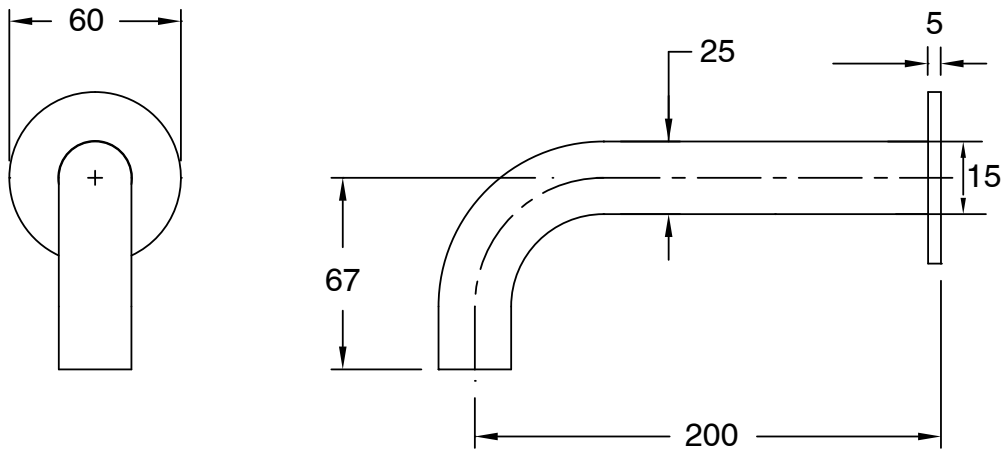

SUSSEX

Sussex Pure Wall Basin Outlet 200mm Living Tumbled Brass (3 Star)

225963

SPECIFICATIONS

Recommended Use	Residential;Commercial
Colour Finish	Living Tumbled Brass
Primary Material	DR Brass
Recommended Pressure Range	150 - 500 kPa as per AS3500
Max Continuous Working Temperature (deg C)	65
Min Continuous Working Temperature (deg C)	1

WARRANTY

Residential Use (Years)	40
Commercial Use (Years)	10

Please refer to Sussex Warranty page for full Terms and Conditions

Dimensions are nominal measurements only.

CLEANING RECOMMENDATIONS:

We recommend the use of soapy water or approved cleaners. This product should not be cleaned with abrasive materials. Damage caused by any improper treatment is not covered by the product warranty. Refer to Warranty Conditions

Disclaimer: Products in this specification manual must by regulation be installed by licensed and registered trade people. The manufacturer/distributor reserves the right to vary specifications or delete models from their range without prior notification. Dimensions are nominal measurements only. Dimensions and set-outs listed are correct at time of publication however the manufacturer/distributor takes no responsibility for printing errors.

Published 16/04/2026

To see the complete Sussex range go to www.reece.com.au