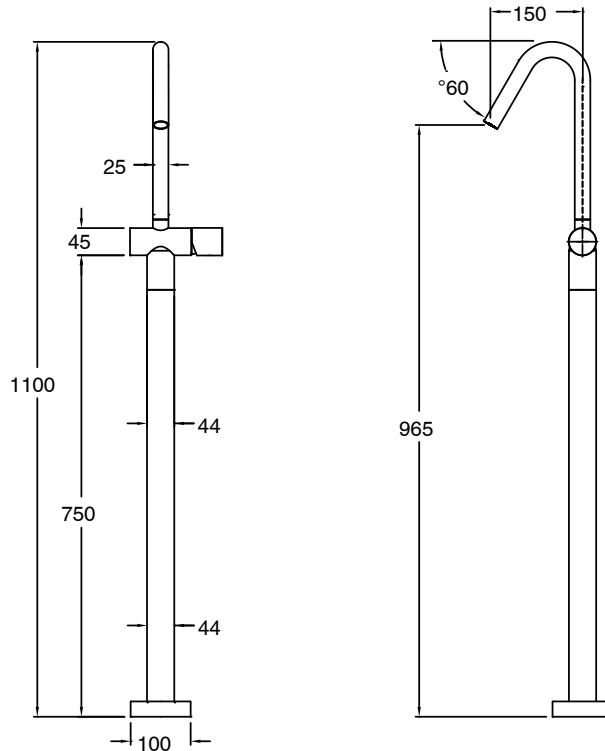

SUSSEX

Sussex Pure Floor Mounted Bath Mixer Tap Kit with Diamond Textured Handle Chrome

2264022

SPECIFICATIONS

Recommended Use	Residential;Commercial
Colour Finish	Polished Chrome
Primary Material	DR Brass
Recommended Pressure Range	150 - 500 kPa as per AS3500
Max Continuous Working Temperature (deg C)	65
Min Continuous Working Temperature (deg C)	1

WARRANTY

Residential Use (Years)	40
Commercial Use (Years)	10

Please refer to Sussex Warranty page for full Terms and Conditions

Dimensions are nominal measurements only.

CLEANING RECOMMENDATIONS:

We recommend the use of soapy water or approved cleaners. This product should not be cleaned with abrasive materials. Damage caused by any improper treatment is not covered by the product warranty. Refer to Warranty Conditions

Disclaimer: Products in this specification manual must by regulation be installed by licensed and registered trade people. The manufacturer/distributor reserves the right to vary specifications or delete models from their range without prior notification. Dimensions are nominal measurements only. Dimensions and set-outs listed are correct at time of publication however the manufacturer/distributor takes no responsibility for printing errors.

Published 10/04/2026

To see the complete Sussex range go to www.reece.com.au