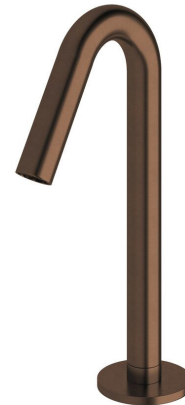

## Sussex Pure Basin Outlet PVD Brushed Bronze (5 Star) Lead Free

46973

SPECIFICATIONS	
Recommended Use	Residential;Commercial
Colour Finish	Brushed Bronze
Primary Material	Lead Free Brass
Recommended Pressure Range	150 - 500 kPa as per AS3500
Max Continuous Working Temperature (deg C)	65
Min Continuous Working Temperature (deg C)	1
WARRANTY	
Residential Use (Years)	40
Commercial Use (Years)	10
<i>Please refer to Sussex Warranty page for full Terms and Conditions</i>	