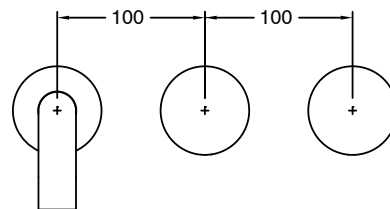

SUSSEX

Sussex Pure Wall Basin Hostess System 200mm with Diamond Textured Handles Chrome (3 Star) Lead Free 50805

SPECIFICATIONS

Recommended Use	Residential;Commercial
Colour Finish	Polished Chrome
Primary Material	Lead Free Brass
Recommended Pressure Range	150 - 500 kPa as per AS3500
Max Continuous Working Temperature (deg C)	65
Min Continuous Working Temperature (deg C)	1

WARRANTY

Residential Use (Years)	40
Commercial Use (Years)	10

Please refer to Sussex Warranty page for full Terms and Conditions

Dimensions are nominal measurements only.

CLEANING RECOMMENDATIONS:

We recommend the use of soapy water or approved cleaners. This product should not be cleaned with abrasive materials. Damage caused by any improper treatment is not covered by the product warranty. Refer to Warranty Conditions

Disclaimer: Products in this specification manual must by regulation be installed by licensed and registered trade people. The manufacturer/distributor reserves the right to vary specifications or delete models from their range without prior notification. Dimensions are nominal measurements only. Dimensions and set-outs listed are correct at time of publication however the manufacturer/distributor takes no responsibility for printing errors.

Published 07/05/2026

To see the complete Sussex range go to www.reece.com.au