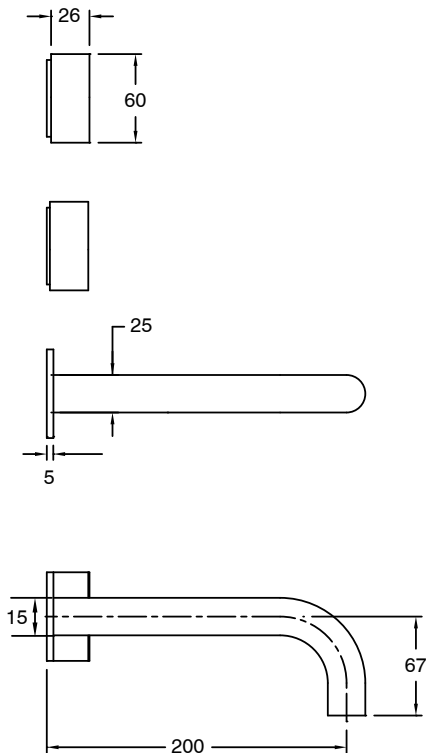

SUSSEX

Sussex Pure Wall Basin Hostess System 200mm with Diamond Textured Handles Chrome (3 Star) Lead Free 50805

SPECIFICATIONS

Recommended Use	Residential;Commercial
Colour Finish	Polished Chrome
Primary Material	Lead Free Brass
Recommended Pressure Range	150 - 500 kPa as per AS3500
Max Continuous Working Temperature (deg C)	65
Min Continuous Working Temperature (deg C)	1

WARRANTY

Residential Use (Years)	40
Commercial Use (Years)	10

Please refer to Sussex Warranty page for full Terms and Conditions

Dimensions are nominal measurements only.

CLEANING RECOMMENDATIONS:

We recommend the use of soapy water or approved cleaners. This product should not be cleaned with abrasive materials. Damage caused by any improper treatment is not covered by the product warranty. Refer to Warranty Conditions

Disclaimer: Products in this specification manual must by regulation be installed by licensed and registered trade people. The manufacturer/distributor reserves the right to vary specifications or delete models from their range without prior notification. Dimensions are nominal measurements only. Dimensions and set-outs listed are correct at time of publication however the manufacturer/distributor takes no responsibility for printing errors.

Published 07/05/2026

To see the complete Sussex range go to www.reece.com.au