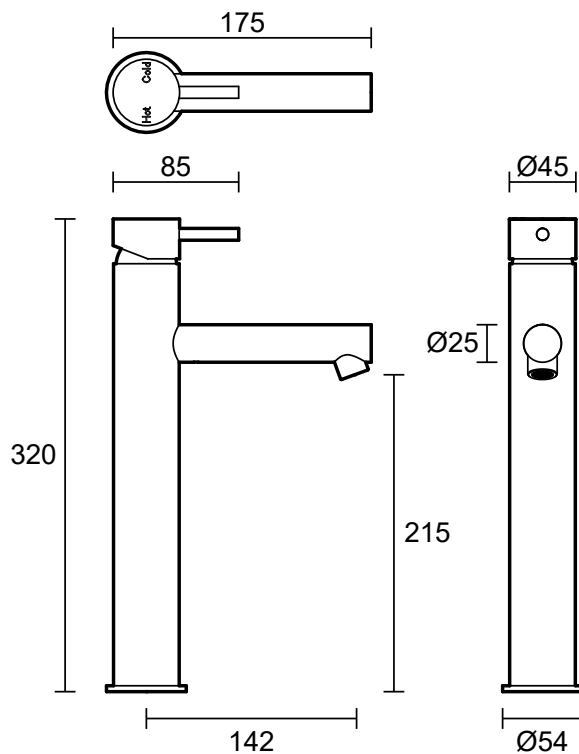

SUSSEX

Sussex Scala Extended Basin Mixer Tap with 130mm Outlet
LUX PVD Brushed Platinum Gold (5 Star)
2268182

SPECIFICATIONS	
Recommended Use	Residential;Commercial
Colour Finish	Brushed Platinum Gold
Primary Material	DR Brass
Recommended Pressure Range	150 - 500 kPa as per AS3500
Max Continuous Working Temperature (deg C)	65
Min Continuous Working Temperature (deg C)	1
WARRANTY	
Residential Use (Years)	40
Commercial Use (Years)	10
<i>Please refer to Sussex Warranty page for full Terms and Conditions</i>	

Disclaimer: Products in this specification manual must by regulation be installed by licensed and registered trade people. The manufacturer/distributor reserves the right to vary specifications or delete models from their range without prior notification. Dimensions are nominal measurements only. Dimensions and set-outs listed are correct at time of publication however the manufacturer/distributor takes no responsibility for printing errors.