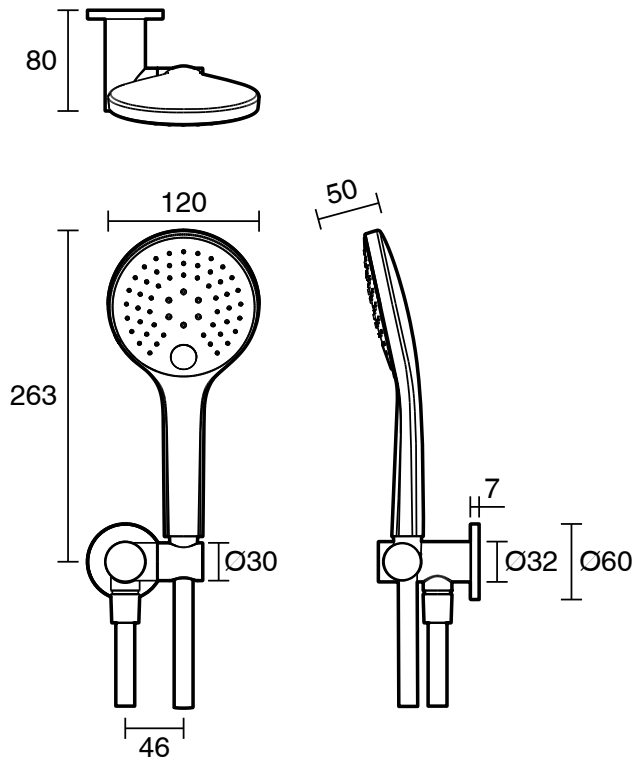

mizu

Mizu Drift Handshower on Bracket Chrome (3 Star)

4200620

SPECIFICATIONS

Recommended Use	Residential;Commercial
Colour Finish	Polished Chrome
Primary Material	DR Brass
Recommended Pressure Range	150 - 500 kPa as per AS3500
Max Continuous Working Temperature (deg C)	65
Min Continuous Working Temperature (deg C)	5

WARRANTY

Residential & Commercial Use (Years)	25
Spare Parts & Labour (Years)	1

Please refer to Mizu Warranty page for full Terms and Conditions

Dimensions are nominal measurements only.

CLEANING RECOMMENDATIONS:

We recommend the use of soapy water or approved cleaners. This product should not be cleaned with abrasive materials. Damage caused by any improper treatment is not covered by the product warranty. Refer to Warranty Conditions

Disclaimer: Products in this specification manual must by regulation be installed by licensed and registered trade people. The manufacturer/distributor reserves the right to vary specifications or delete models from their range without prior notification. Dimensions are nominal measurements only. Dimensions and set-outs listed are correct at time of publication however the manufacturer/distributor takes no responsibility for printing errors.

Published 01/04/2026

To see the complete Mizu range go to www.reece.com.au