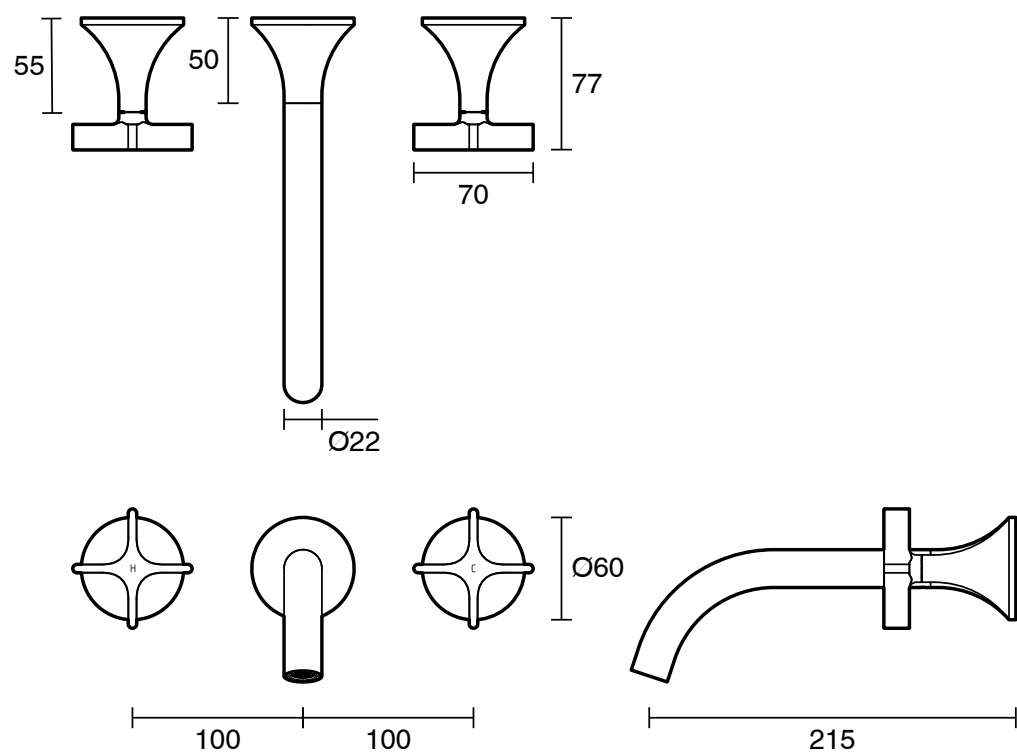

SUSSEX

Sussex Oria Cross Wall Basin Set 215mm PVD Matte Black (5 Star)

2266354

SPECIFICATIONS

Recommended Use	Residential;Commercial
Colour Finish	Matte Black
Primary Material	DR Brass
Recommended Pressure Range	150 - 500 kPa as per AS3500
Max Continuous Working Temperature (deg C)	65
Min Continuous Working Temperature (deg C)	1

WARRANTY

Residential Use (Years)	40
Commercial Use (Years)	10

Please refer to Sussex Warranty page for full Terms and Conditions

Dimensions are nominal measurements only.

CLEANING RECOMMENDATIONS:

We recommend the use of soapy water or approved cleaners. This product should not be cleaned with abrasive materials. Damage caused by any improper treatment is not covered by the product warranty. Refer to Warranty Conditions

Disclaimer: Products in this specification manual must by regulation be installed by licensed and registered trade people. The manufacturer/distributor reserves the right to vary specifications or delete models from their range without prior notification. Dimensions are nominal measurements only. Dimensions and set-outs listed are correct at time of publication however the manufacturer/distributor takes no responsibility for printing errors.

Published 17/04/2026

To see the complete Sussex range go to www.reece.com.au