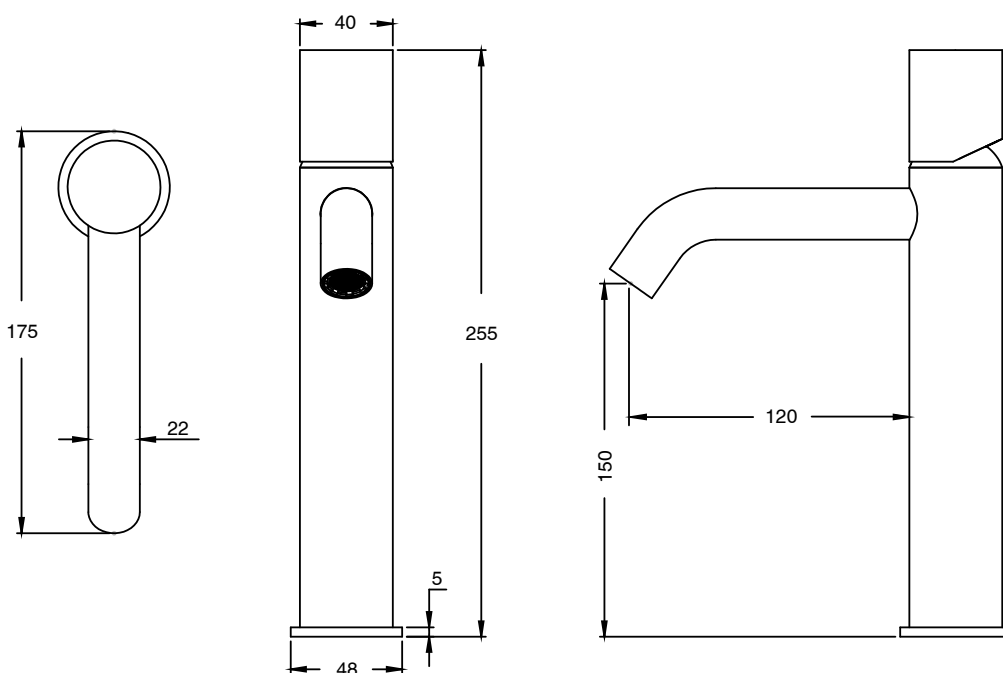

SUSSEX

Sussex Pure Medium Height Basin Mixer Curved with Diamond Textured Handles PVD Brushed Bronze (5 Star) Lead Free 49954

SPECIFICATIONS	
Recommended Use	Residential;Commercial
Colour Finish	Brushed Bronze
Primary Material	Lead Free Brass
Recommended Pressure Range	150 - 500 kPa as per AS3500
Max Continuous Working Temperature (deg C)	65
Min Continuous Working Temperature (deg C)	1
WARRANTY	
Residential Use (Years)	40
Commercial Use (Years)	10
<i>Please refer to Sussex Warranty page for full Terms and Conditions</i>	

Disclaimer: Products in this specification manual must by regulation be installed by licensed and registered trade people. The manufacturer/distributor reserves the right to vary specifications or delete models from their range without prior notification. Dimensions are nominal measurements only. Dimensions and set-outs listed are correct at time of publication however the manufacturer/distributor takes no responsibility for printing errors.