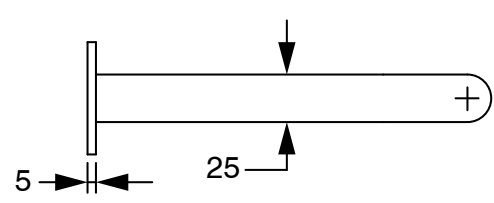

SUSSEX

**Sussex Pure Progressive Wall Bath Mixer System 200mm with Diamond Textured Handles
PVD Matte Black Lead Free
50037**

SPECIFICATIONS

Recommended Use	Residential;Commercial
Colour Finish	Matte Black
Primary Material	Lead Free Brass
Recommended Pressure Range	150 - 500 kPa as per AS3500
Max Continuous Working Temperature (deg C)	65
Min Continuous Working Temperature (deg C)	1

WARRANTY

Residential Use (Years)	40
Commercial Use (Years)	10

Please refer to Sussex Warranty page for full Terms and Conditions

Dimensions are nominal measurements only.

CLEANING RECOMMENDATIONS:

We recommend the use of soapy water or approved cleaners. This product should not be cleaned with abrasive materials. Damage caused by any improper treatment is not covered by the product warranty. Refer to Warranty Conditions

Disclaimer: Products in this specification manual must by regulation be installed by licensed and registered trade people. The manufacturer/distributor reserves the right to vary specifications or delete models from their range without prior notification. Dimensions are nominal measurements only. Dimensions and set-outs listed are correct at time of publication however the manufacturer/distributor takes no responsibility for printing errors.

Published 14/05/2026

To see the complete Sussex range go to www.reece.com.au