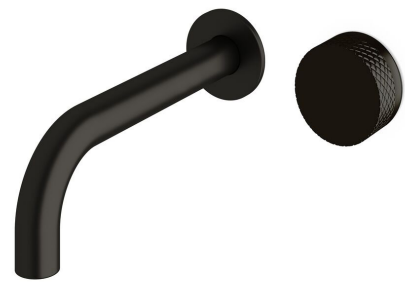

SUSSEX

**Sussex Pure Progressive Wall Bath Mixer System 200mm with Diamond Textured Handles
PVD Matte Black Lead Free
50037**

SPECIFICATIONS

Recommended Use	Residential;Commercial
Colour Finish	Matte Black
Primary Material	Lead Free Brass
Recommended Pressure Range	150 - 500 kPa as per AS3500
Max Continuous Working Temperature (deg C)	65
Min Continuous Working Temperature (deg C)	1

WARRANTY

Residential Use (Years)	40
Commercial Use (Years)	10

Please refer to Sussex Warranty page for full Terms and Conditions

Dimensions are nominal measurements only.

CLEANING RECOMMENDATIONS:

We recommend the use of soapy water or approved cleaners. This product should not be cleaned with abrasive materials. Damage caused by any improper treatment is not covered by the product warranty. Refer to Warranty Conditions

Disclaimer: Products in this specification manual must by regulation be installed by licensed and registered trade people. The manufacturer/distributor reserves the right to vary specifications or delete models from their range without prior notification. Dimensions are nominal measurements only. Dimensions and set-outs listed are correct at time of publication however the manufacturer/distributor takes no responsibility for printing errors.

Published 14/05/2026

To see the complete Sussex range go to www.reece.com.au