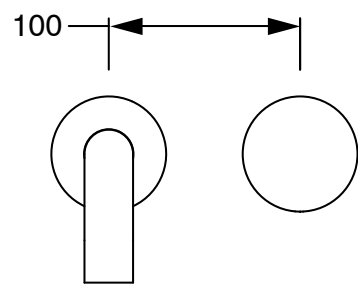

SUSSEX

**Sussex Pure Progressive Wall Bath Mixer System 200mm with Diamond Textured Handles
PVD Matte Black Lead Free
50037**

SPECIFICATIONS

Recommended Use	Residential;Commercial
Colour Finish	Matte Black
Primary Material	Lead Free Brass
Recommended Pressure Range	150 - 500 kPa as per AS3500
Max Continuous Working Temperature (deg C)	65
Min Continuous Working Temperature (deg C)	1

WARRANTY

Residential Use (Years)	40
Commercial Use (Years)	10

Please refer to Sussex Warranty page for full Terms and Conditions

Dimensions are nominal measurements only.

CLEANING RECOMMENDATIONS:

We recommend the use of soapy water or approved cleaners. This product should not be cleaned with abrasive materials. Damage caused by any improper treatment is not covered by the product warranty. Refer to Warranty Conditions

Disclaimer: Products in this specification manual must by regulation be installed by licensed and registered trade people. The manufacturer/distributor reserves the right to vary specifications or delete models from their range without prior notification. Dimensions are nominal measurements only. Dimensions and set-outs listed are correct at time of publication however the manufacturer/distributor takes no responsibility for printing errors.

Published 14/05/2026

To see the complete Sussex range go to www.reece.com.au