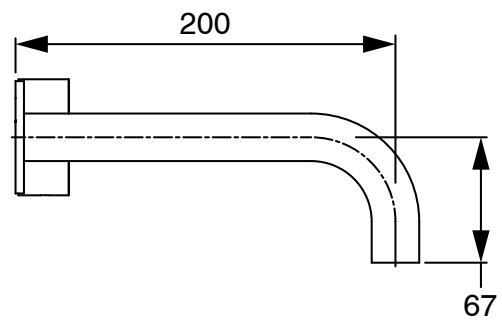

SUSSEX

**Sussex Pure Progressive Wall Bath Mixer System 200mm with Diamond Textured Handles
PVD Matte Black Lead Free
50037**

SPECIFICATIONS

Recommended Use	Residential;Commercial
Colour Finish	Matte Black
Primary Material	Lead Free Brass
Recommended Pressure Range	150 - 500 kPa as per AS3500
Max Continuous Working Temperature (deg C)	65
Min Continuous Working Temperature (deg C)	1

WARRANTY

Residential Use (Years)	40
Commercial Use (Years)	10

Please refer to Sussex Warranty page for full Terms and Conditions

Dimensions are nominal measurements only.

CLEANING RECOMMENDATIONS:

We recommend the use of soapy water or approved cleaners. This product should not be cleaned with abrasive materials. Damage caused by any improper treatment is not covered by the product warranty. Refer to Warranty Conditions

Disclaimer: Products in this specification manual must by regulation be installed by licensed and registered trade people. The manufacturer/distributor reserves the right to vary specifications or delete models from their range without prior notification. Dimensions are nominal measurements only. Dimensions and set-outs listed are correct at time of publication however the manufacturer/distributor takes no responsibility for printing errors.

Published 14/05/2026

To see the complete Sussex range go to www.reece.com.au