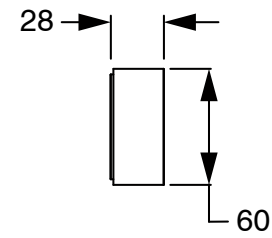

SUSSEX

**Sussex Pure Progressive Wall Bath Mixer System 200mm with Diamond Textured Handles
PVD Matte Black Lead Free
50037**

SPECIFICATIONS

Recommended Use	Residential;Commercial
Colour Finish	Matte Black
Primary Material	Lead Free Brass
Recommended Pressure Range	150 - 500 kPa as per AS3500
Max Continuous Working Temperature (deg C)	65
Min Continuous Working Temperature (deg C)	1

WARRANTY

Residential Use (Years)	40
Commercial Use (Years)	10

Please refer to Sussex Warranty page for full Terms and Conditions

Dimensions are nominal measurements only.

CLEANING RECOMMENDATIONS:

We recommend the use of soapy water or approved cleaners. This product should not be cleaned with abrasive materials. Damage caused by any improper treatment is not covered by the product warranty. Refer to Warranty Conditions

Disclaimer: Products in this specification manual must by regulation be installed by licensed and registered trade people. The manufacturer/distributor reserves the right to vary specifications or delete models from their range without prior notification. Dimensions are nominal measurements only. Dimensions and set-outs listed are correct at time of publication however the manufacturer/distributor takes no responsibility for printing errors.

Published 14/05/2026

To see the complete Sussex range go to www.reece.com.au