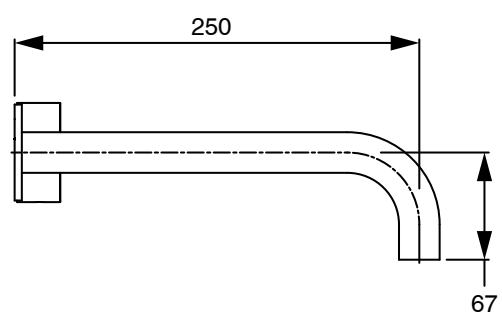

SUSSEX

Sussex Pure Progressive Wall Basin Mixer System 250mm with Linear Textured Handles PVD Brushed Bronze (3 Star) Lead Free 50560

SPECIFICATIONS

Recommended Use	Residential;Commercial
Colour Finish	Brushed Bronze
Primary Material	Lead Free Brass
Recommended Pressure Range	150 - 500 kPa as per AS3500
Max Continuous Working Temperature (deg C)	65
Min Continuous Working Temperature (deg C)	1

WARRANTY

Residential Use (Years)	40
Commercial Use (Years)	10

Please refer to Sussex Warranty page for full Terms and Conditions

Dimensions are nominal measurements only.

CLEANING RECOMMENDATIONS:

We recommend the use of soapy water or approved cleaners. This product should not be cleaned with abrasive materials. Damage caused by any improper treatment is not covered by the product warranty. Refer to Warranty Conditions

Disclaimer: Products in this specification manual must by regulation be installed by licensed and registered trade people. The manufacturer/distributor reserves the right to vary specifications or delete models from their range without prior notification. Dimensions are nominal measurements only. Dimensions and set-outs listed are correct at time of publication however the manufacturer/distributor takes no responsibility for printing errors.

Published 07/05/2026

To see the complete Sussex range go to www.reece.com.au