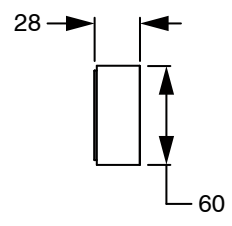

SUSSEX

Sussex Pure Progressive Wall Basin Mixer System 250mm with Linear Textured Handles PVD Brushed Bronze (3 Star) Lead Free 50560

SPECIFICATIONS

Recommended Use	Residential;Commercial
Colour Finish	Brushed Bronze
Primary Material	Lead Free Brass
Recommended Pressure Range	150 - 500 kPa as per AS3500
Max Continuous Working Temperature (deg C)	65
Min Continuous Working Temperature (deg C)	1

WARRANTY

Residential Use (Years)	40
Commercial Use (Years)	10

Please refer to Sussex Warranty page for full Terms and Conditions