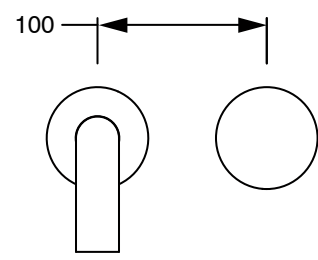

SUSSEX

Sussex Pure Progressive Wall Basin Mixer System 250mm with Linear Textured Handles PVD Brushed Bronze (3 Star) Lead Free 50560

SPECIFICATIONS

Recommended Use	Residential;Commercial
Colour Finish	Brushed Bronze
Primary Material	Lead Free Brass
Recommended Pressure Range	150 - 500 kPa as per AS3500
Max Continuous Working Temperature (deg C)	65
Min Continuous Working Temperature (deg C)	1

WARRANTY

Residential Use (Years)	40
Commercial Use (Years)	10

Please refer to Sussex Warranty page for full Terms and Conditions

Dimensions are nominal measurements only.

CLEANING RECOMMENDATIONS:

We recommend the use of soapy water or approved cleaners. This product should not be cleaned with abrasive materials. Damage caused by any improper treatment is not covered by the product warranty. Refer to Warranty Conditions

Disclaimer: Products in this specification manual must by regulation be installed by licensed and registered trade people. The manufacturer/distributor reserves the right to vary specifications or delete models from their range without prior notification. Dimensions are nominal measurements only. Dimensions and set-outs listed are correct at time of publication however the manufacturer/distributor takes no responsibility for printing errors.

Published 07/05/2026

To see the complete Sussex range go to www.reece.com.au