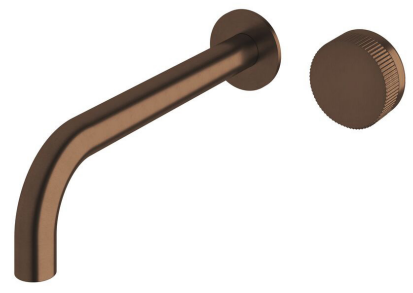

SUSSEX

Sussex Pure Progressive Wall Basin Mixer System 250mm with Linear Textured Handles PVD Brushed Bronze (3 Star) Lead Free 50560

SPECIFICATIONS

Recommended Use	Residential;Commercial
Colour Finish	Brushed Bronze
Primary Material	Lead Free Brass
Recommended Pressure Range	150 - 500 kPa as per AS3500
Max Continuous Working Temperature (deg C)	65
Min Continuous Working Temperature (deg C)	1

WARRANTY

Residential Use (Years)	40
Commercial Use (Years)	10

Please refer to Sussex Warranty page for full Terms and Conditions

Dimensions are nominal measurements only.

CLEANING RECOMMENDATIONS:

We recommend the use of soapy water or approved cleaners. This product should not be cleaned with abrasive materials. Damage caused by any improper treatment is not covered by the product warranty. Refer to Warranty Conditions

Disclaimer: Products in this specification manual must by regulation be installed by licensed and registered trade people. The manufacturer/distributor reserves the right to vary specifications or delete models from their range without prior notification. Dimensions are nominal measurements only. Dimensions and set-outs listed are correct at time of publication however the manufacturer/distributor takes no responsibility for printing errors.

Published 07/05/2026

To see the complete Sussex range go to www.reece.com.au