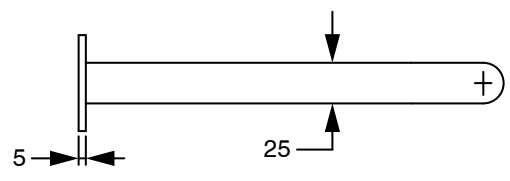

SUSSEX

Sussex Pure Progressive Wall Basin Mixer System 250mm with Linear Textured Handles PVD Brushed Bronze (3 Star) Lead Free 50560

SPECIFICATIONS

Recommended Use	Residential;Commercial
Colour Finish	Brushed Bronze
Primary Material	Lead Free Brass
Recommended Pressure Range	150 - 500 kPa as per AS3500
Max Continuous Working Temperature (deg C)	65
Min Continuous Working Temperature (deg C)	1

WARRANTY

Residential Use (Years)	40
Commercial Use (Years)	10

Please refer to Sussex Warranty page for full Terms and Conditions

Dimensions are nominal measurements only.

CLEANING RECOMMENDATIONS:

We recommend the use of soapy water or approved cleaners. This product should not be cleaned with abrasive materials. Damage caused by any improper treatment is not covered by the product warranty. Refer to Warranty Conditions

Disclaimer: Products in this specification manual must by regulation be installed by licensed and registered trade people. The manufacturer/distributor reserves the right to vary specifications or delete models from their range without prior notification. Dimensions are nominal measurements only. Dimensions and set-outs listed are correct at time of publication however the manufacturer/distributor takes no responsibility for printing errors.

Published 07/05/2026

To see the complete Sussex range go to www.reece.com.au