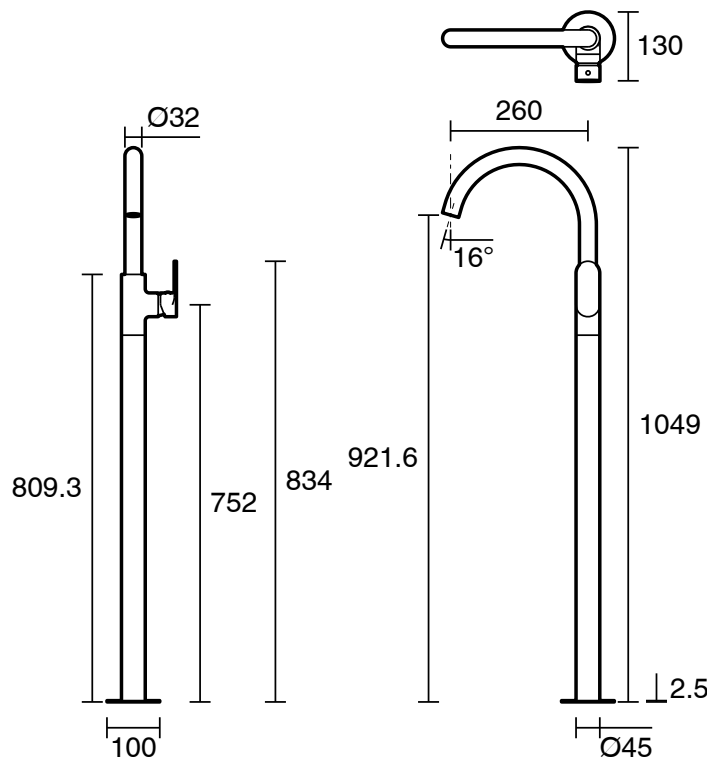

## Mizu Soothe MK2 Floor Mounted Bath Mixer & Outlet Trimset Brushed Nickel

9513007

SPECIFICATIONS	
Recommended Use	Residential;Commercial
Colour Finish	Brushed Nickel
Primary Material	DR Brass
Recommended Pressure Range	150 - 500 kPa as per AS3500
Max Continuous Working Temperature (deg C)	65
Min Continuous Working Temperature (deg C)	5
WARRANTY	
Residential & Commercial Use (Years)	25
Spare Parts & Labour (Years)	1
<i>Please refer to Mizu Warranty page for full Terms and Conditions</i>	

Dimensions are nominal measurements only.