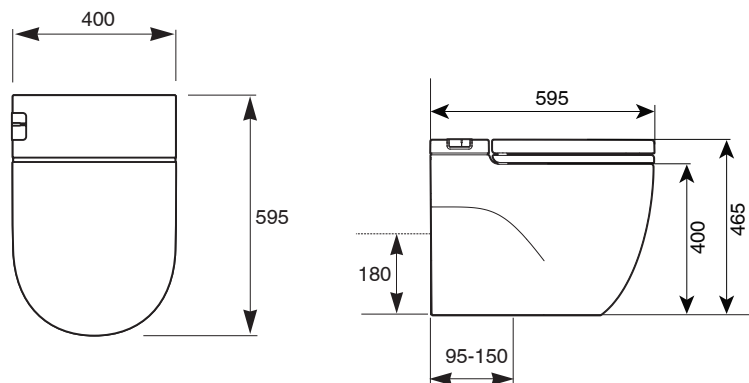

Roca Meridian In Tank Back to Wall Pan with Soft Close Seat White (4 Star)

9505387

SPECIFICATIONS	
Recommended Use	Residential;Commercial
Pan Material	Vitreous China
Rim Configuration	Box
Pan Outlet Type	P Trap;S Trap
Pan Weight (kg)	45
Mounting	Floor
Toilet Seat Included	Yes
WARRANTY	
Residential & Commercial Use (Years)	25
Spare Parts & Labour (Years)	1
<i>Please refer to Roca Warranty page for full Terms and Conditions</i>	

Disclaimer: Products in this specification manual must by regulation be installed by licensed and registered trade people. The manufacturer/distributor reserves the right to vary specifications or delete models from their range without prior notification. Dimensions are nominal measurements only. Dimensions and set-outs listed are correct at time of publication however the manufacturer/distributor takes no responsibility for printing errors.