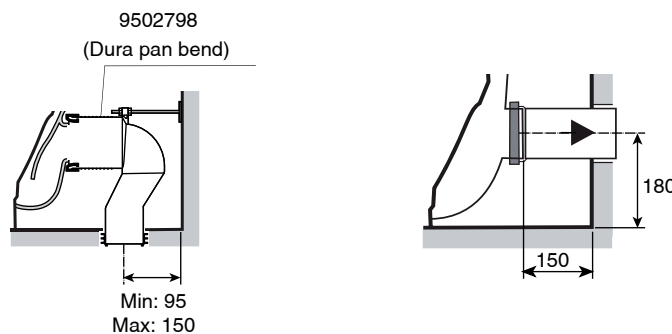

Roca Meridian In Tank Back to Wall Pan with Soft Close Seat White (4 Star)

9505387

SPECIFICATIONS	
Recommended Use	Residential;Commercial
Pan Material	Vitreous China
Rim Configuration	Box
Pan Outlet Type	P Trap;S Trap
Pan Weight (kg)	45
Mounting	Floor
Toilet Seat Included	Yes
WARRANTY	
Residential & Commercial Use (Years)	25
Spare Parts & Labour (Years)	1
<i>Please refer to Roca Warranty page for full Terms and Conditions</i>	

Disclaimer: Products in this specification manual must by regulation be installed by licensed and registered trade people. The manufacturer/distributor reserves the right to vary specifications or delete models from their range without prior notification. Dimensions are nominal measurements only. Dimensions and set-outs listed are correct at time of publication however the manufacturer/distributor takes no responsibility for printing errors.