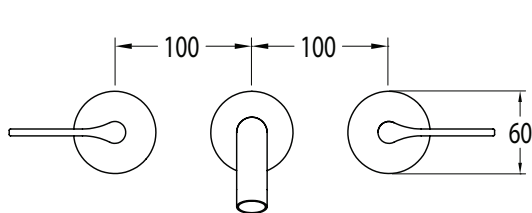

SUSSEX

Sussex Oria Wall Basin Set 215mm Outlet PVD Brushed Bronze (5 Star) Lead Free

39691

SPECIFICATIONS	
Recommended Use	Residential;Commercial
Colour Finish	Brushed Bronze
Primary Material	Lead Free Brass
Recommended Pressure Range	150 - 500 kPa as per AS3500
Max Continuous Working Temperature (deg C)	65
Min Continuous Working Temperature (deg C)	1
WARRANTY	
Residential Use (Years)	40
Commercial Use (Years)	10
<i>Please refer to Sussex Warranty page for full Terms and Conditions</i>	