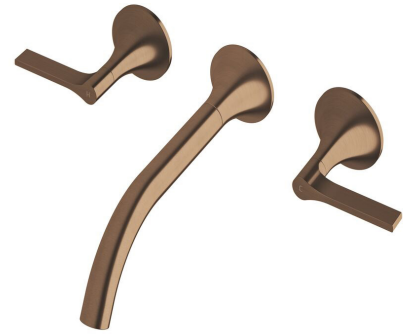

SUSSEX

Sussex Oria Wall Basin Set 215mm Outlet PVD Brushed Bronze (5 Star) Lead Free

39691

SPECIFICATIONS	
Recommended Use	Residential;Commercial
Colour Finish	Brushed Bronze
Primary Material	Lead Free Brass
Recommended Pressure Range	150 - 500 kPa as per AS3500
Max Continuous Working Temperature (deg C)	65
Min Continuous Working Temperature (deg C)	1
WARRANTY	
Residential Use (Years)	40
Commercial Use (Years)	10
<i>Please refer to Sussex Warranty page for full Terms and Conditions</i>	