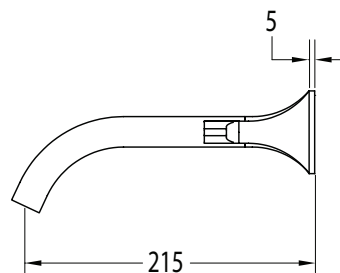

SUSSEX

Sussex Oria Wall Basin Set 215mm Outlet PVD Brushed Bronze (5 Star) Lead Free

39691

SPECIFICATIONS	
Recommended Use	Residential;Commercial
Colour Finish	Brushed Bronze
Primary Material	Lead Free Brass
Recommended Pressure Range	150 - 500 kPa as per AS3500
Max Continuous Working Temperature (deg C)	65
Min Continuous Working Temperature (deg C)	1
WARRANTY	
Residential Use (Years)	40
Commercial Use (Years)	10
<i>Please refer to Sussex Warranty page for full Terms and Conditions</i>	

Disclaimer: Products in this specification manual must by regulation be installed by licensed and registered trade people. The manufacturer/distributor reserves the right to vary specifications or delete models from their range without prior notification. Dimensions are nominal measurements only. Dimensions and set-outs listed are correct at time of publication however the manufacturer/distributor takes no responsibility for printing errors.