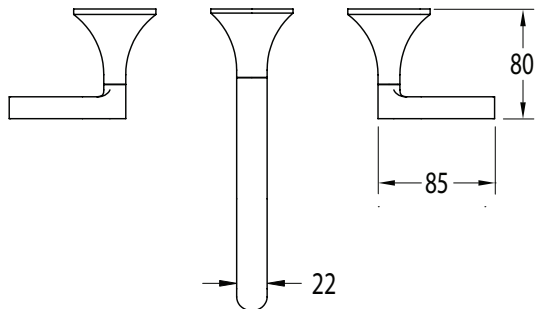

SUSSEX

Sussex Oria Wall Basin Set 215mm Outlet PVD Brushed Bronze (5 Star) Lead Free

39691

SPECIFICATIONS	
Recommended Use	Residential;Commercial
Colour Finish	Brushed Bronze
Primary Material	Lead Free Brass
Recommended Pressure Range	150 - 500 kPa as per AS3500
Max Continuous Working Temperature (deg C)	65
Min Continuous Working Temperature (deg C)	1
WARRANTY	
Residential Use (Years)	40
Commercial Use (Years)	10
<i>Please refer to Sussex Warranty page for full Terms and Conditions</i>	