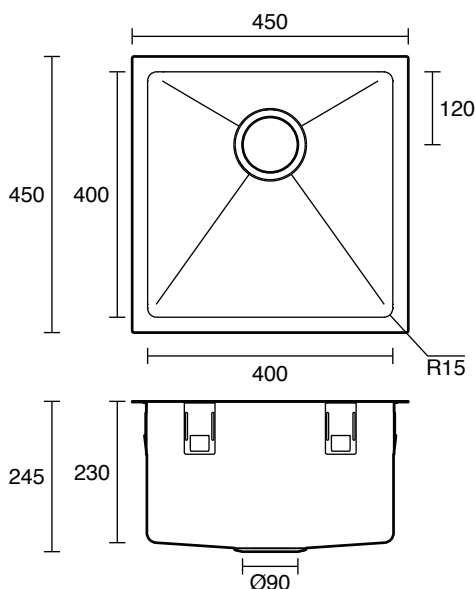

Dimensions are nominal measurements only.

CLEANING RECOMMENDATIONS:

We recommend the use of soapy water or approved cleaners. This product should not be cleaned with abrasive materials. Damage caused by any improper treatment is not covered by the product warranty. Refer to Warranty Conditions

Disclaimer: Products in this specification manual must by regulation be installed by licensed and registered trade people. The manufacturer/distributor reserves the right to vary specifications or delete models from their range without prior notification. Dimensions are nominal measurements only. Dimensions and set-outs listed are correct at time of publication however the manufacturer/distributor takes no responsibility for printing errors.

Published 01/04/2026

To see the complete Memo range go to www.reece.com.au