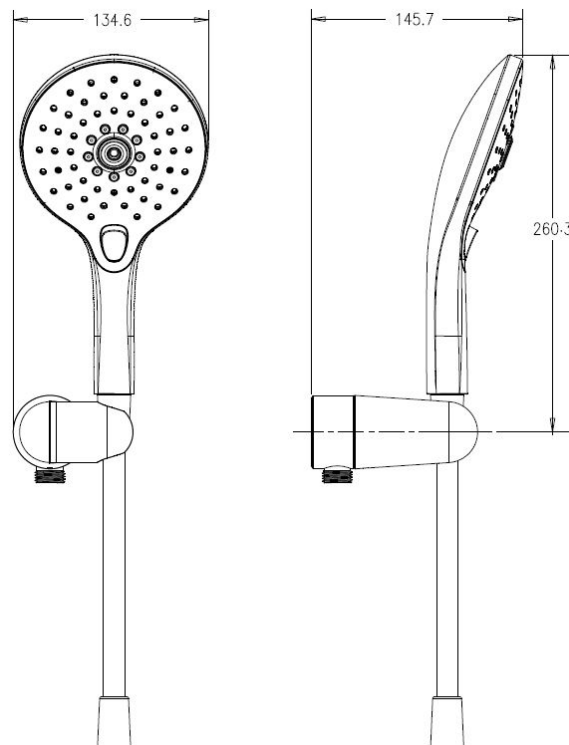

Posh Domaine Handshower with Water Inlet Wall Bracket 3 Functions Matte Black (4 Star)

2213358

SPECIFICATIONS

Recommended Use	Residential;Commercial
Colour Finish	Matte Black
Primary Material	DR Brass
Recommended Pressure Range	150 - 500 kPa as per AS3500
Max Continuous Working Temperature (deg C)	60
Min Continuous Working Temperature (deg C)	5
Hot Water Unit Suitability	Storage Tank;Continuous Flow

WARRANTY

Residential & Commercial Use (Years)	25
Spare Parts & Labour (Years)	1

Please refer to Posh Warranty Page for full Terms and Conditions

Dimensions are nominal measurements only.

CLEANING RECOMMENDATIONS:

We recommend the use of soapy water or approved cleaners. This product should not be cleaned with abrasive materials. Damage caused by any improper treatment is not covered by the product warranty. Refer to Warranty Conditions

Disclaimer: Products in this specification manual must by regulation be installed by licensed and registered trade people. The manufacturer/distributor reserves the right to vary specifications or delete models from their range without prior notification. Dimensions are nominal measurements only. Dimensions and set-outs listed are correct at time of publication however the manufacturer/distributor takes no responsibility for printing errors.

Published 01/04/2026

To see the complete Posh range go to
www.reece.com.au