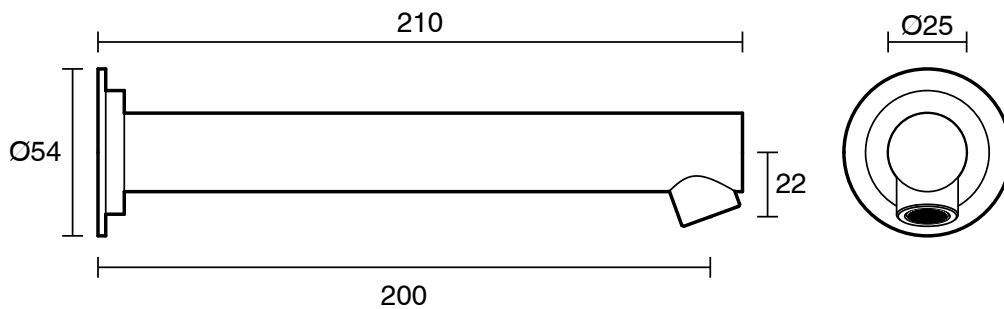

SUSSEX

Scala Wall Basin Outlet Straight 200mm EP Satin Chrome (5 Star) Lead Free

52424

SPECIFICATIONS

Recommended Use	Residential;Commercial
Colour Finish	Satin Chrome
Primary Material	Lead Free Brass
Recommended Pressure Range	150 - 500 kPa as per AS3500
Max Continuous Working Temperature (deg C)	65
Min Continuous Working Temperature (deg C)	1

WARRANTY

Residential Use (Years)	40
Commercial Use (Years)	10

Please refer to Sussex Warranty page for full Terms and Conditions

Dimensions are nominal measurements only.

CLEANING RECOMMENDATIONS:

We recommend the use of soapy water or approved cleaners. This product should not be cleaned with abrasive materials. Damage caused by any improper treatment is not covered by the product warranty. Refer to Warranty Conditions

Disclaimer: Products in this specification manual must by regulation be installed by licensed and registered trade people. The manufacturer/distributor reserves the right to vary specifications or delete models from their range without prior notification. Dimensions are nominal measurements only. Dimensions and set-outs listed are correct at time of publication however the manufacturer/distributor takes no responsibility for printing errors.

Published 07/05/2026

To see the complete Sussex range go to
www.reece.com.au