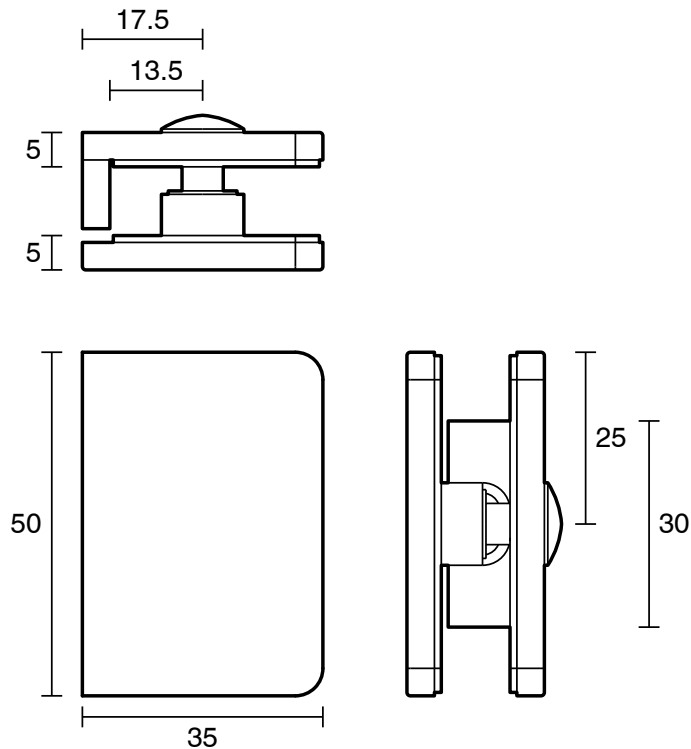

WARRANTY

Residential & Commercial Use (Years)	25
Spare Parts & Labour (Years)	1

Please refer to Kado Warranty Page for full Terms and Conditions