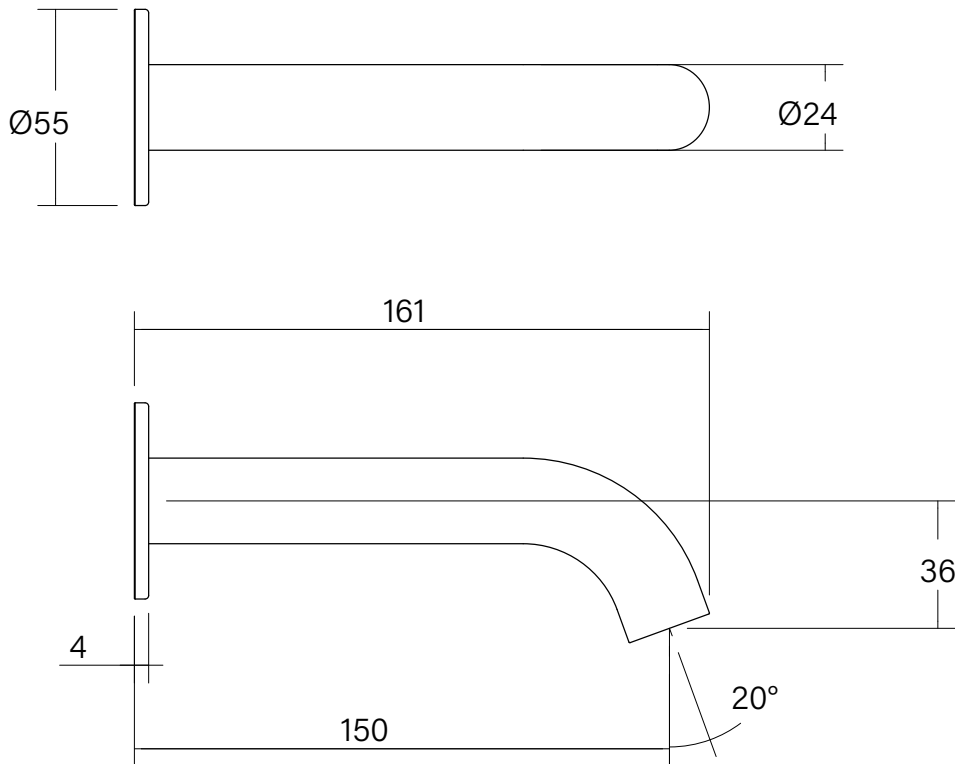

Faucet Strommen Vara Wall Bath Outlet 150mm Matte Black

40531

SPECIFICATIONS

Recommended Use	Domestic; Commercial; Hotel
Colour Finish	Matte Black
Primary Material	DR Brass
Recommended Pressure Range	300 - 500 kPa
Max Continuous Working Temperature (deg C)	65
Min Continuous Working Temperature (deg C)	5
Hot Water Unit Suitability	Storage Tank, Continuous Flow

WARRANTY

Warranty - Domestic Use (Years)	40
Spare Parts & Labour (Years)	10

Please refer to Warranty Page for full Terms and Conditions

Dimensions are nominal measurements only.

CLEANING RECOMMENDATIONS:

We recommend the use of soapy water or approved cleaners. This product should not be cleaned with abrasive materials. Damage caused by any improper treatment is not covered by the product warranty. Refer to Warranty Conditions

Disclaimer: Products in this specification manual must by regulation be installed by licensed and registered trade people. The manufacturer/distributor reserves the right to vary specifications or delete models from their range without prior notification. Dimensions are nominal measurements only. Dimensions and set-outs listed are correct at time of publication however the manufacturer/distributor takes no responsibility for printing errors.

Published 05/05/2026

To see the complete Faucet Strommen
Vara range go to www.reece.com.au