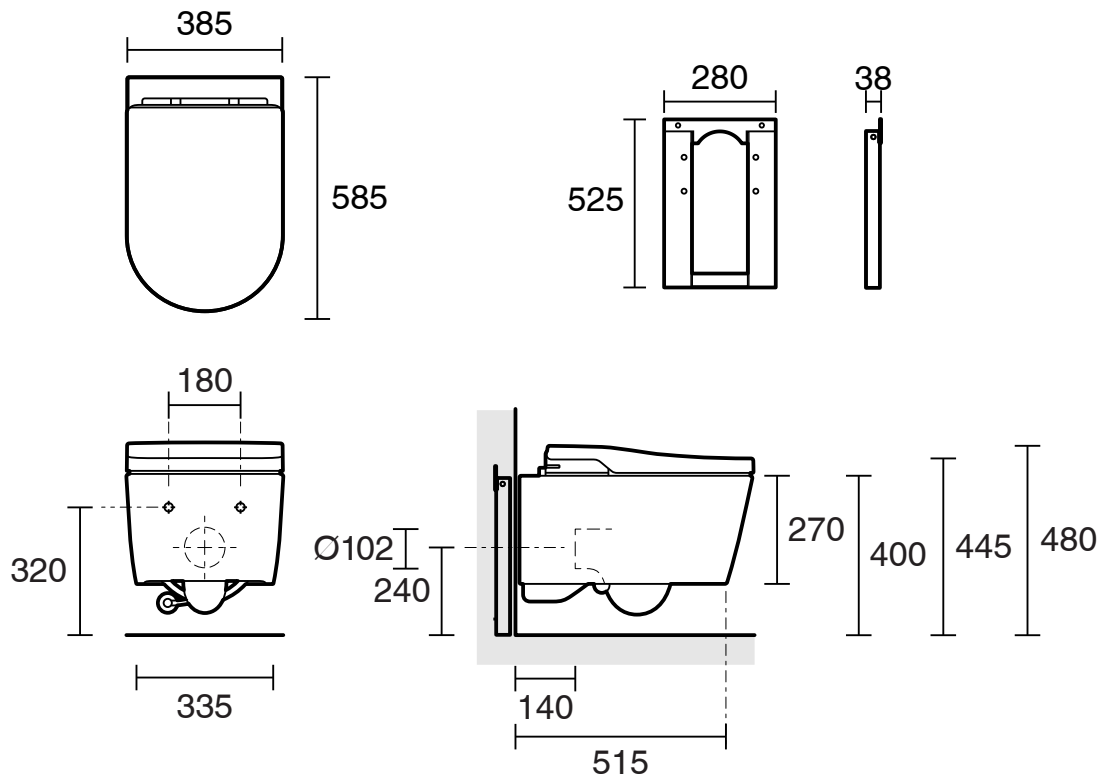

Roca In-Wash Inspira In-Tank Wall Hung Toilet Suite White with I Frame (4 Star)

9512429

SPECIFICATIONS

Recommended Use	Residential;Commercial
Rim Configuration	Rimless
Pan Outlet Type	P Trap
Pan Material	Vitreous China
Pan Weight (kg)	36.5
Toilet Seat Type	Soft Close
Toilet Seat Material	Polypropylene (PP)

WARRANTY

Residential & Commercial Use (Years)	25
Spare Parts & Labour (Years)	1

Please refer to Roca Warranty page for full Terms and Conditions

Dimensions are nominal measurements only.

CLEANING RECOMMENDATIONS:

We recommend the use of soapy water or approved cleaners. This product should not be cleaned with abrasive materials. Damage caused by any improper treatment is not covered by the product warranty. Refer to Warranty Conditions

Disclaimer: Products in this specification manual must by regulation be installed by licensed and registered trade people. The manufacturer/distributor reserves the right to vary specifications or delete models from their range without prior notification. Dimensions are nominal measurements only. Dimensions and set-outs listed are correct at time of publication however the manufacturer/distributor takes no responsibility for printing errors.

Published 22/05/2026

To see the complete Roca range go to www.reece.com.au