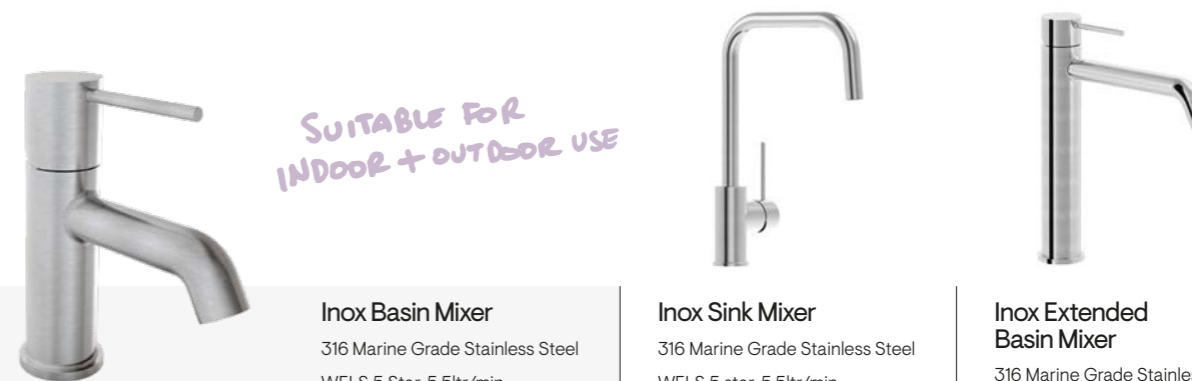

05 Inox

SUITABLE FOR INDOOR + OUTDOOR USE

Inox Basin Mixer

316 Marine Grade Stainless Steel
WELS 5 Star, 5.5ltr/min
Suitable for indoor and outdoor use

Inox Sink Mixer

316 Marine Grade Stainless Steel
WELS 5 star, 5.5ltr/min
Suitable for indoor and outdoor use

Inox Extended Basin Mixer

316 Marine Grade Stainless Steel
WELS 5 star, 5.5ltr/min
Suitable for indoor and outdoor use

Finishes ●	Finishes ●	Finishes ●