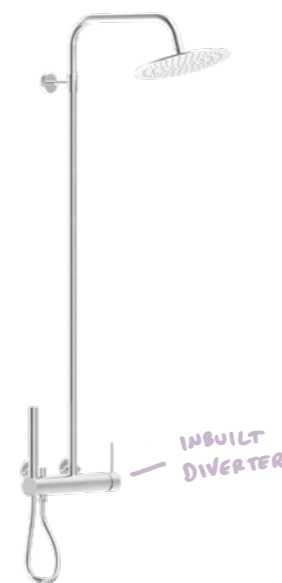

Inox Freestanding Twin Rail Shower with Overhead Shower

05

Inox

**Inox Freestanding Twin Rail Shower with Overhead Shower**

- 316 Marine Grade Stainless Steel
- WELS 3 Star, 9ltr/min
- 300mm overhead shower
- Slimline hand shower
- Robust base plate
- 1.5m flexible shower hose
- Floor inlet
- Suitable for indoor and outdoor use

**Inox Wall Mounted Twin Rail Shower with Overhead Shower**

- 316 Marine Grade Stainless Steel
- WELS 3 Star, 8.5ltr/min
- 300mm overhead shower
- Slimline hand shower
- 1.5m flexible shower hose
- Bottom inlets
- Suitable for indoor and outdoor use