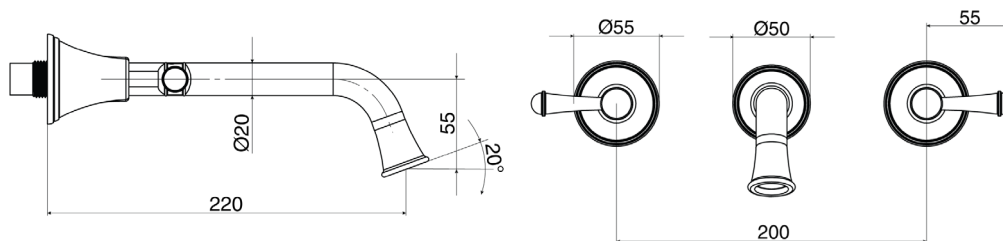

Posh Canterbury Wall Basin Set 220mm Lever Handles Matte Black (4 Star)

9509520

SPECIFICATIONS

Recommended Use	Residential;Commercial
Colour Finish	Matte Black
Primary Material	DR Brass
Recommended Pressure Range	150 - 500 kPa as per AS3500
Max Continuous Working Temperature (deg C)	80
Min Continuous Working Temperature (deg C)	5
Hot Water Unit Suitability	Storage Tank;Continuous Flow

WARRANTY

Residential & Commercial Use (Years)	25
Spare Parts & Labour (Years)	1

Please refer to Posh Warranty Page for full Terms and Conditions