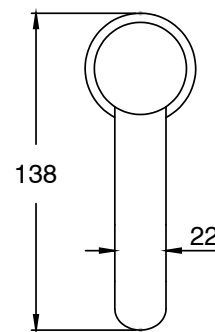

## Sussex Pure Basin Mixer Tap Curved Spout Matte Black (5 Star)

2224883

SPECIFICATIONS	
Recommended Use	Residential;Commercial
Colour Finish	Matte Black
Primary Material	DR Brass
Recommended Pressure Range	150 - 500 kPa as per AS3500
Max Continuous Working Temperature (deg C)	65
Min Continuous Working Temperature (deg C)	1
WARRANTY	
Residential Use (Years)	40
Commercial Use (Years)	10
<i>Please refer to Sussex Warranty page for full Terms and Conditions</i>	

Dimensions are nominal measurements only.