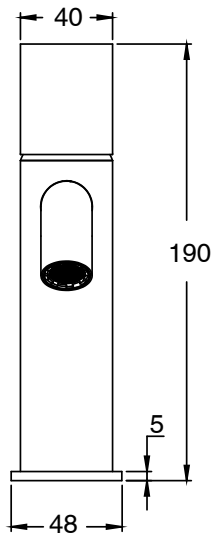

## Sussex Pure Basin Mixer Tap Curved Spout Matte Black (5 Star)

2224883

SPECIFICATIONS	
Recommended Use	Residential;Commercial
Colour Finish	Matte Black
Primary Material	DR Brass
Recommended Pressure Range	150 - 500 kPa as per AS3500
Max Continuous Working Temperature (deg C)	65
Min Continuous Working Temperature (deg C)	1
WARRANTY	
Residential Use (Years)	40
Commercial Use (Years)	10
<i>Please refer to Sussex Warranty page for full Terms and Conditions</i>	

Dimensions are nominal measurements only.