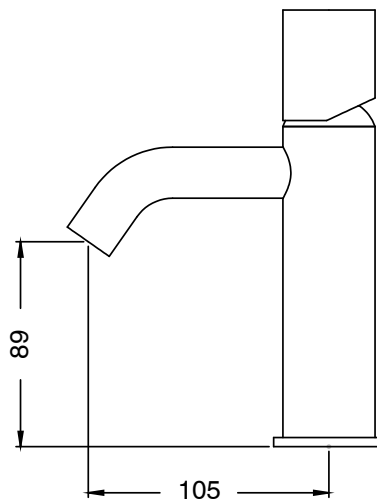

## Sussex Pure Basin Mixer Tap Curved Spout Matte Black (5 Star)

2224883

SPECIFICATIONS	
Recommended Use	Residential;Commercial
Colour Finish	Matte Black
Primary Material	DR Brass
Recommended Pressure Range	150 - 500 kPa as per AS3500
Max Continuous Working Temperature (deg C)	65
Min Continuous Working Temperature (deg C)	1
WARRANTY	
Residential Use (Years)	40
Commercial Use (Years)	10
<i>Please refer to Sussex Warranty page for full Terms and Conditions</i>	

Dimensions are nominal measurements only.