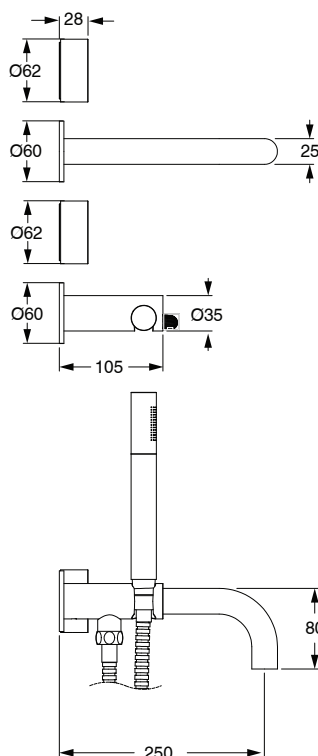

SUSSEX

Sussex Pure Progressive Bath Mixer Tap System 250mm with Handshower Right Hand Matte Black (3 Star) 2299469

SPECIFICATIONS	
Recommended Use	Residential;Commercial
Colour Finish	Matte Black
Primary Material	DR Brass
Recommended Pressure Range	150 - 500 kPa as per AS3500
Max Continuous Working Temperature (deg C)	65
Min Continuous Working Temperature (deg C)	1
WARRANTY	
Residential Use (Years)	40
Commercial Use (Years)	10

Please refer to Sussex Warranty page for full Terms and Conditions