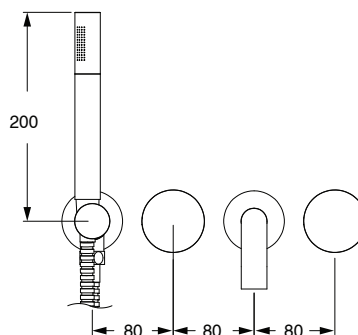

SUSSEX

Sussex Pure Progressive Bath Mixer Tap System 250mm with Handshower Right Hand Matte Black (3 Star) 2299469

SPECIFICATIONS	
Recommended Use	Residential;Commercial
Colour Finish	Matte Black
Primary Material	DR Brass
Recommended Pressure Range	150 - 500 kPa as per AS3500
Max Continuous Working Temperature (deg C)	65
Min Continuous Working Temperature (deg C)	1
WARRANTY	
Residential Use (Years)	40
Commercial Use (Years)	10

Please refer to Sussex Warranty page for full Terms and Conditions